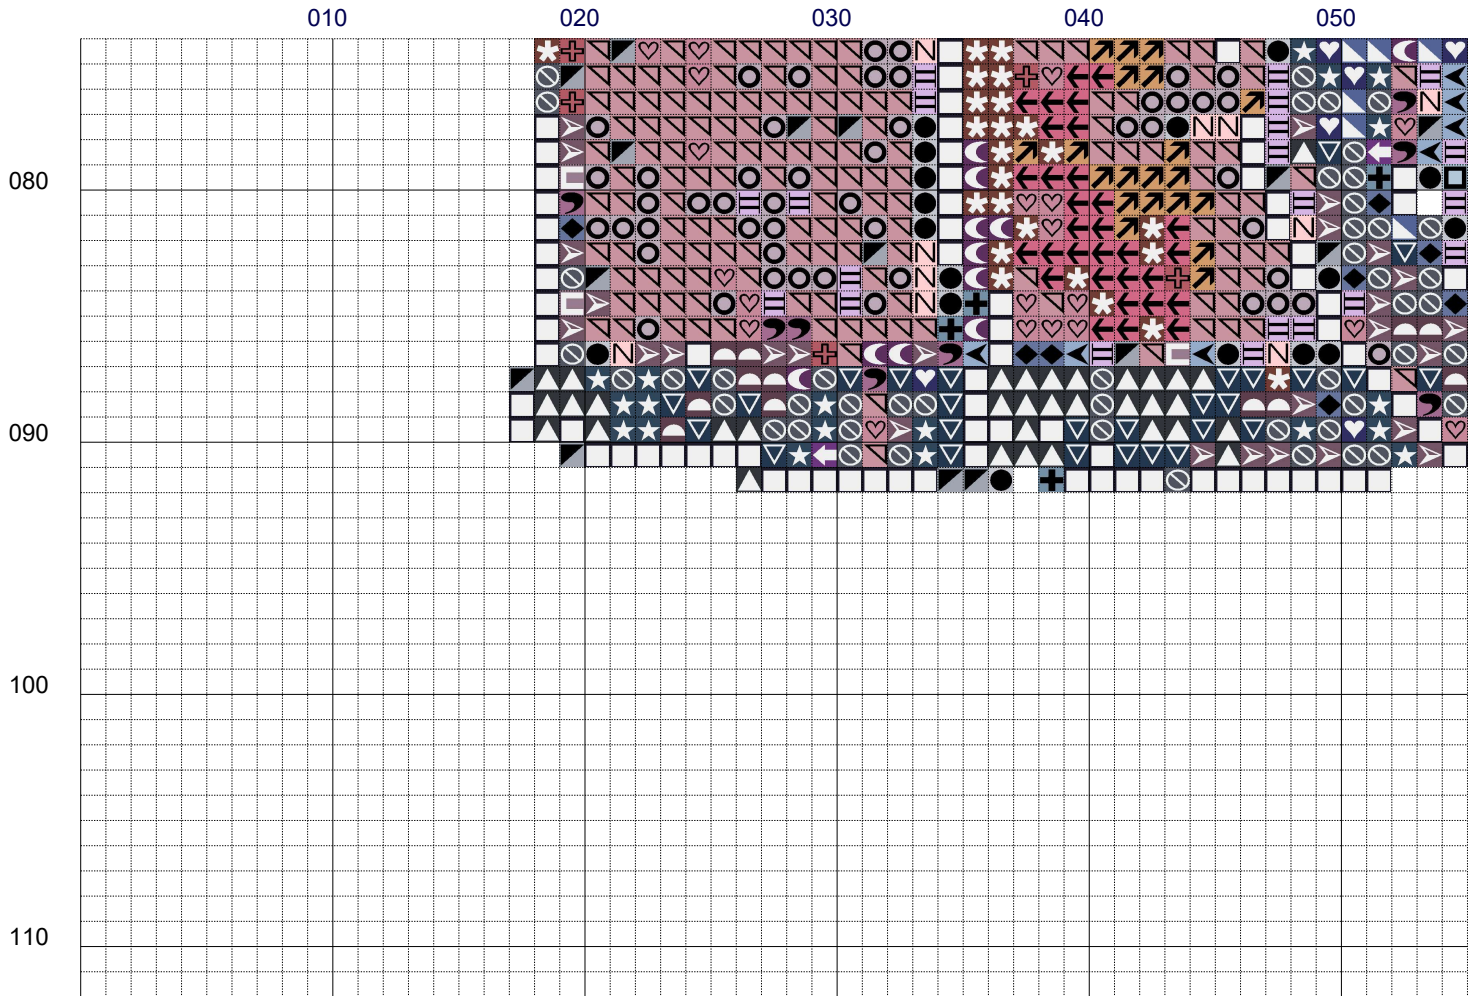

Watercolour Camera