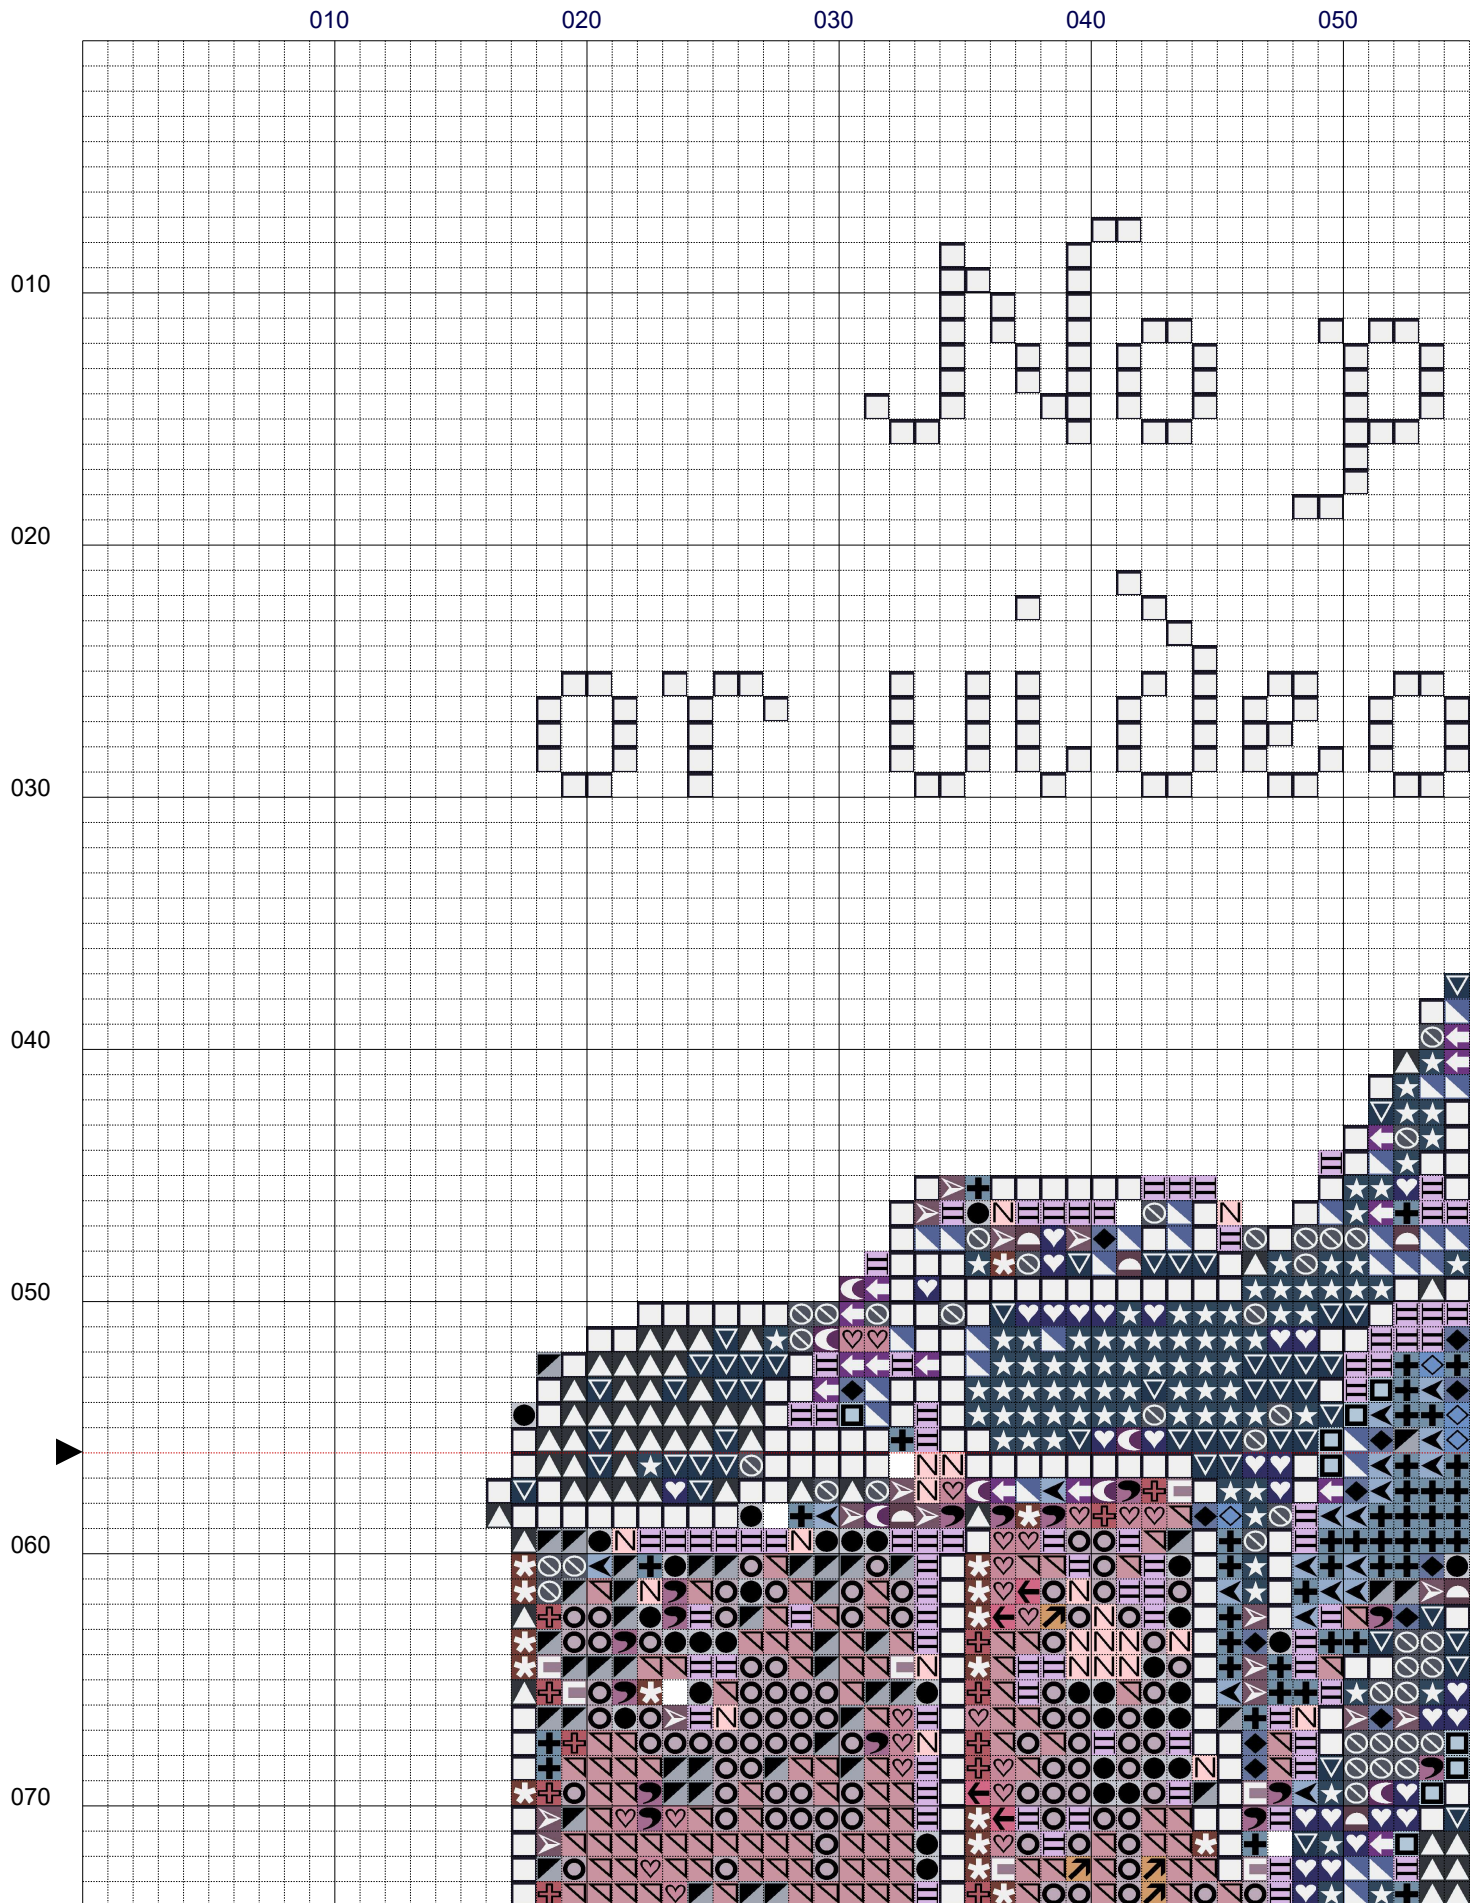

## Watercolour Camera

No photos  
or videos, please

No. stitches: **4,077**

Approx. size (on 14 count Aida): **8" x 8" (20.3cm x 20.3cm)**

# Watercolour Camera

# Watercolour Camera

	Number	Name:	Co mm	Bea ds	Str and	Length	Stitches
▲	DMC 3799	Pewter Grey very dark		0	2	174.2 in.	246
★	DMC 930	Antique Blue dark		0	2	159.3 in.	225
+	DMC 932	Antique Blue light		0	2	118.9 in.	168
◻	DMC 3753	Antique Blue ultra		0	2	29.0 in.	41
↗	DMC 437	Tan light		0	2	17.7 in.	25
✱	DMC 632	Desert Sand ultra ve		0	2	41.1 in.	58