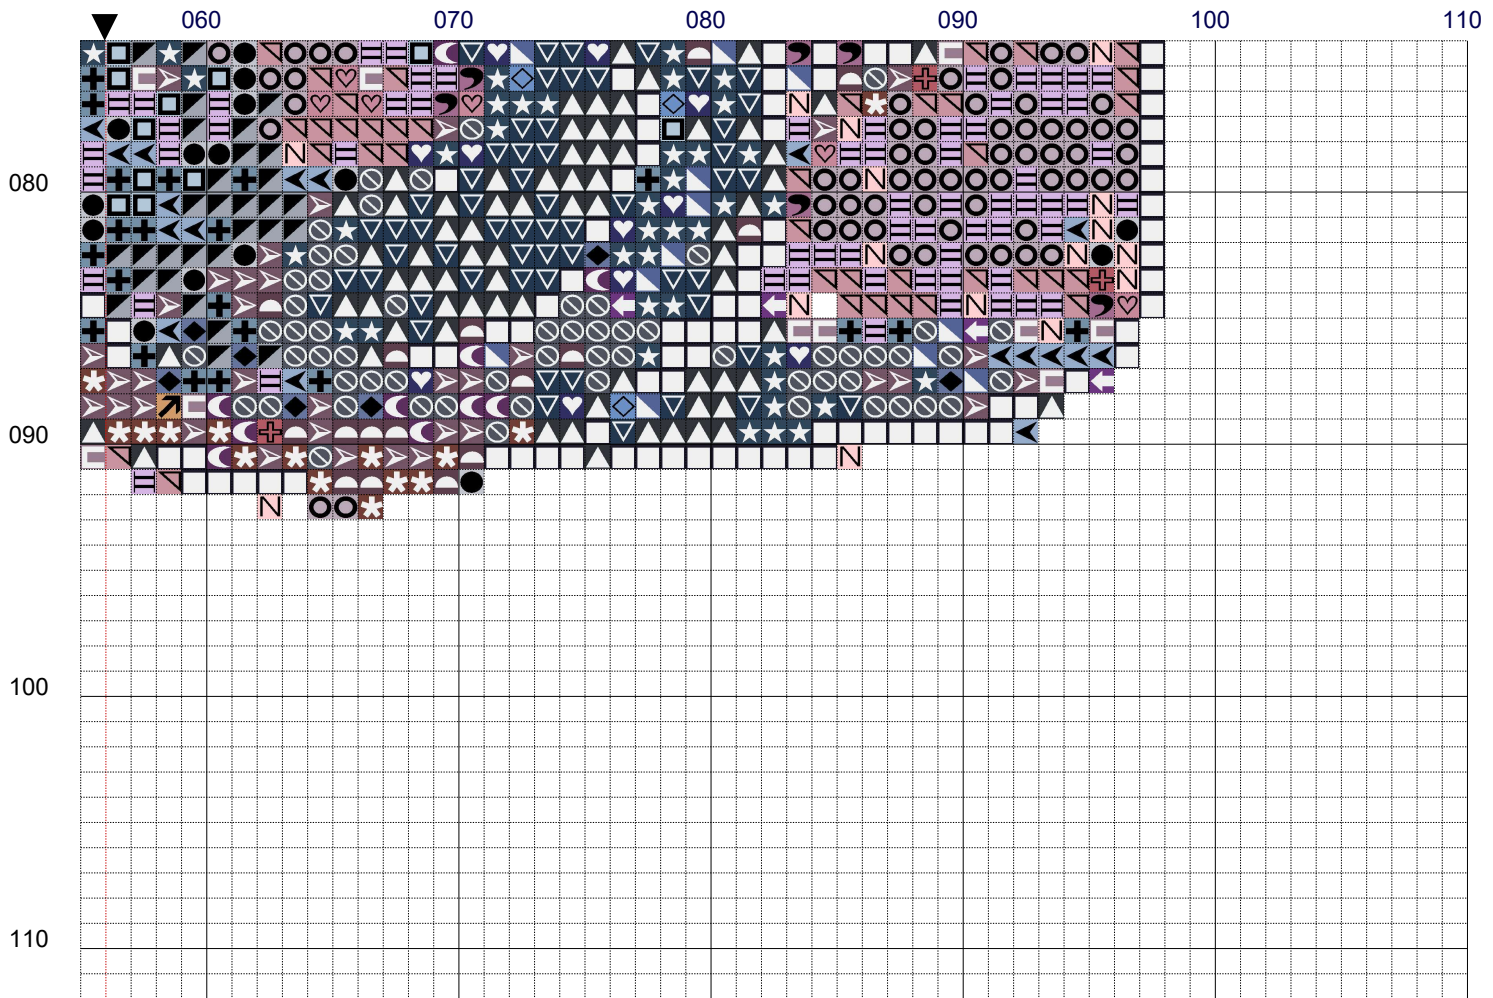

Watercolour Camera