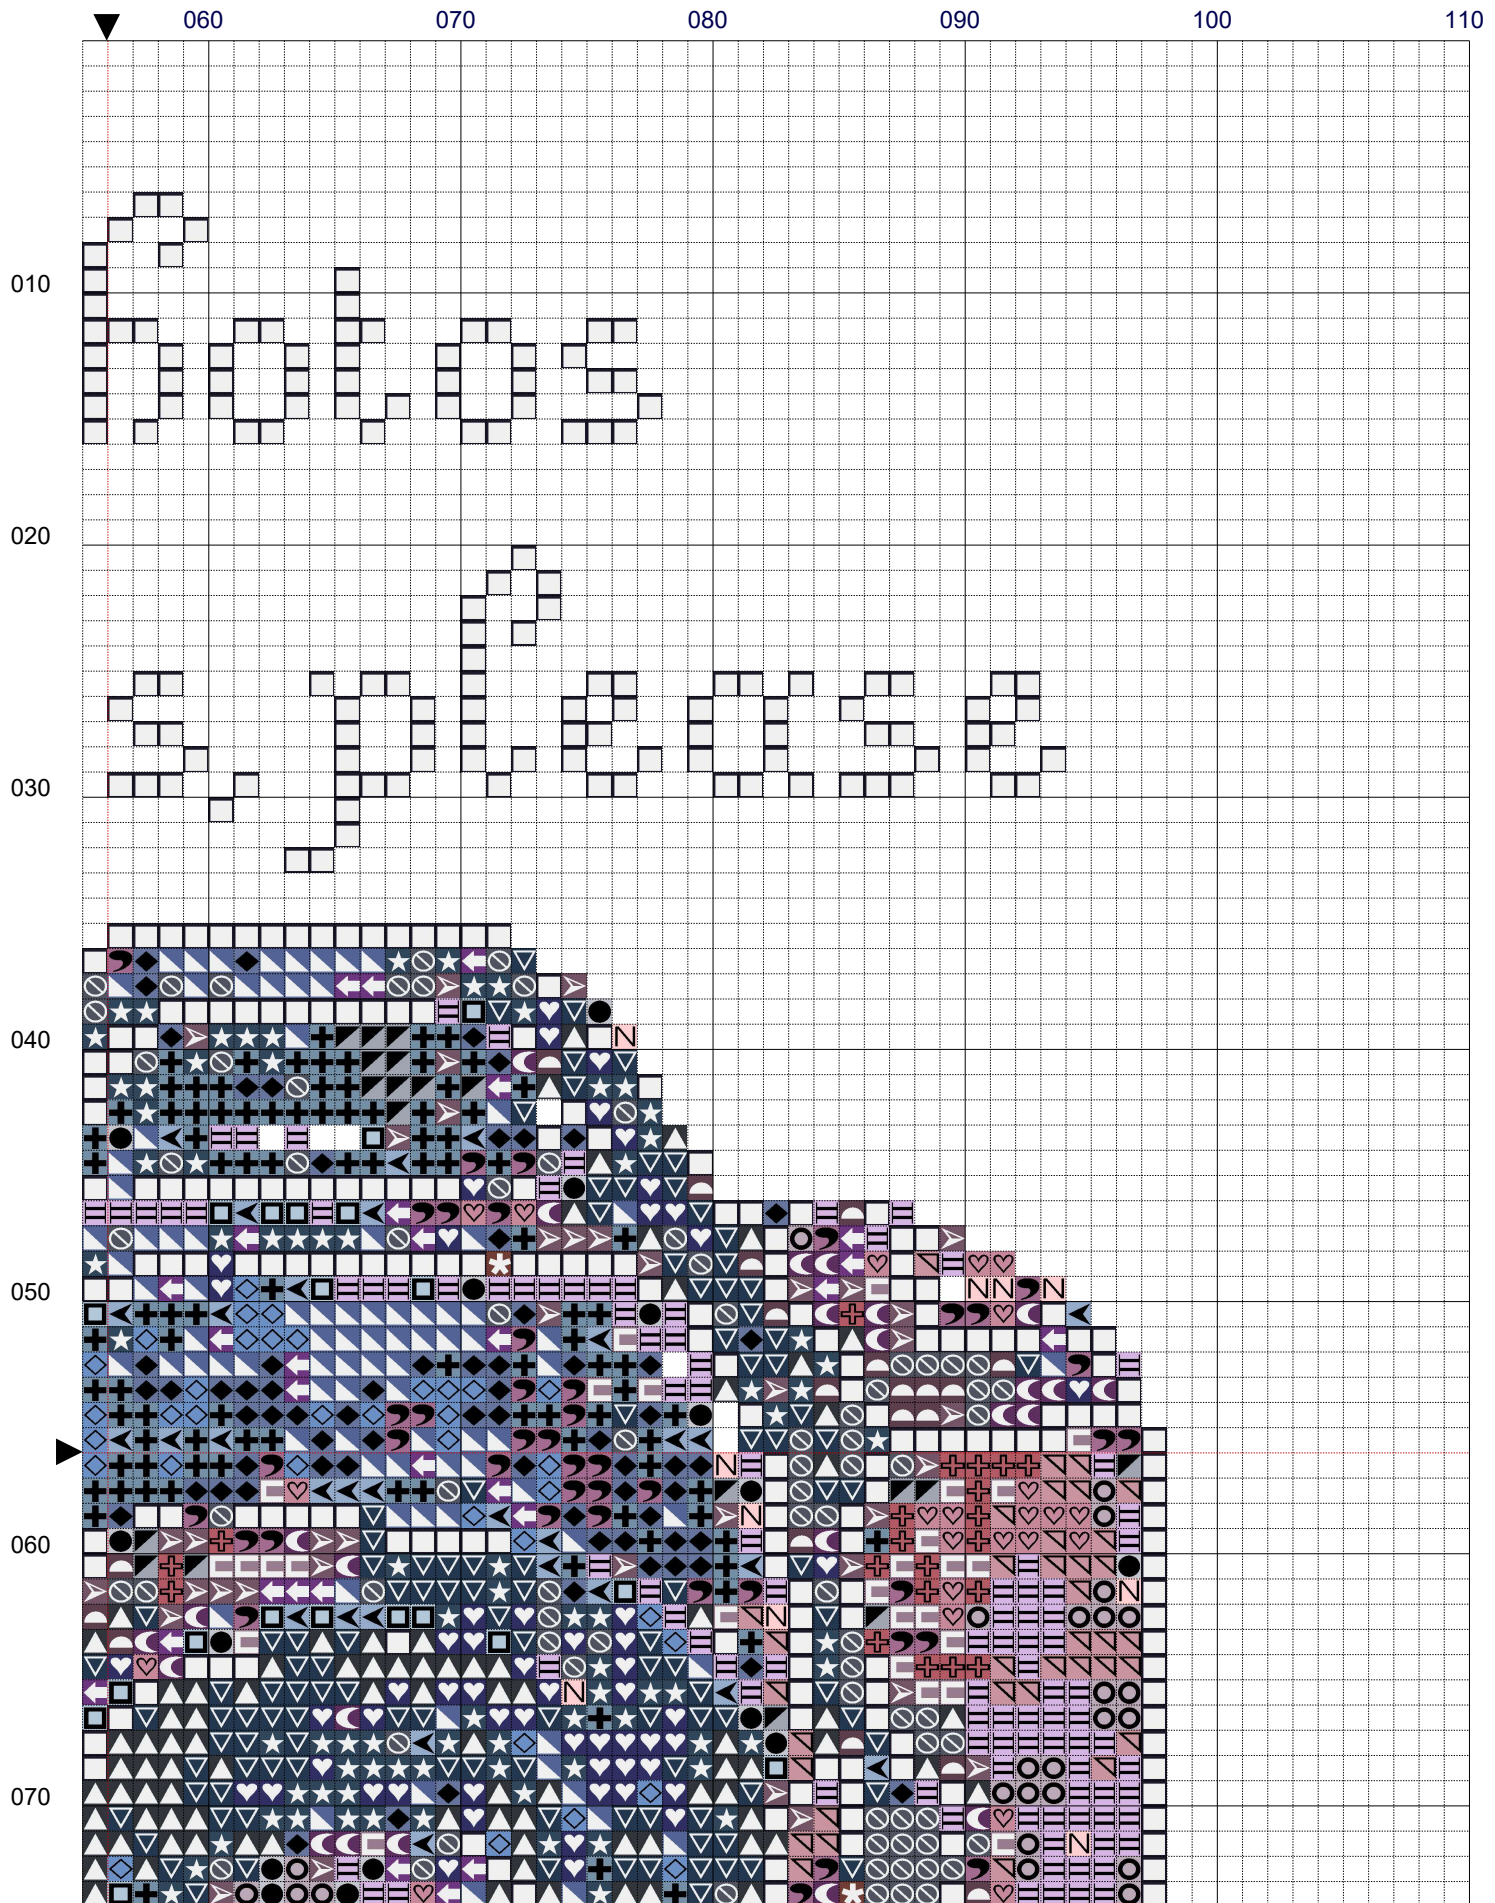

Watercolour Camera