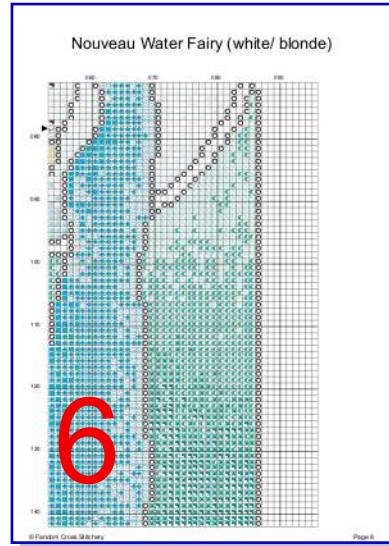

Nouveau Water Fairy (white/ blonde)