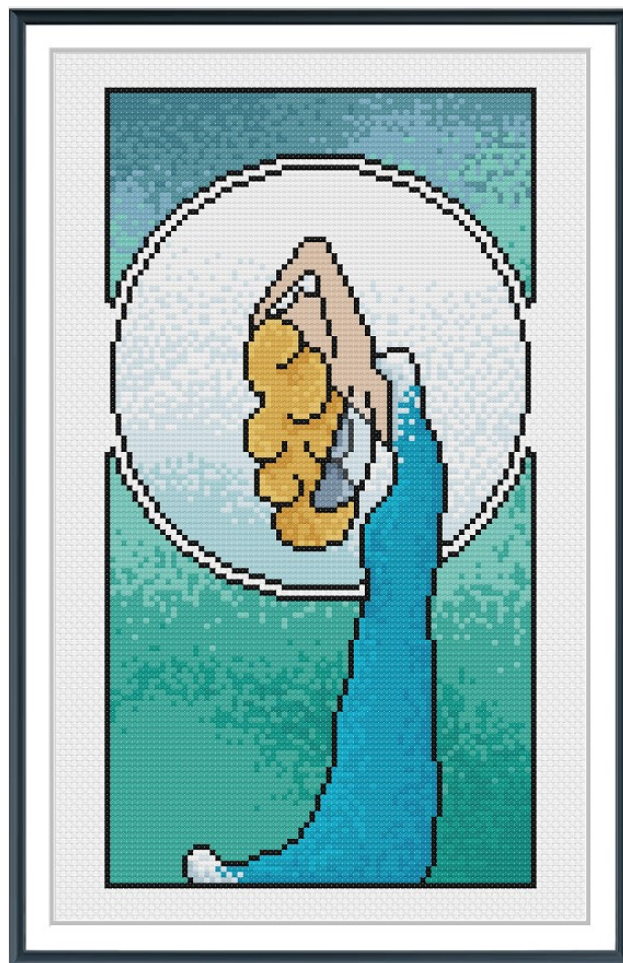

## Nouveau Water Fairy (white / blonde)

No. stitches: **11,020 (79 x 146)**

Canvas size (14 count Aida): **6.9" x 11.2" (17.4cm x 28.5cm)**

# Nouveau Water Fairy (white/ blonde)