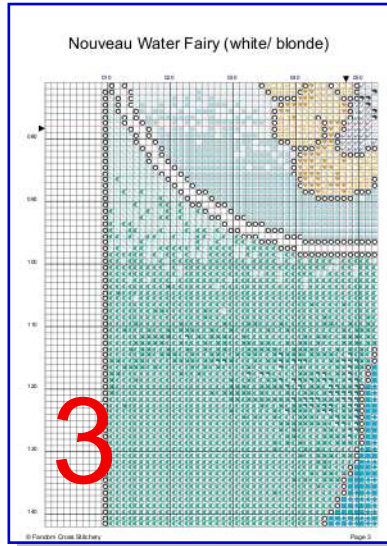

Nouveau Water Fairy (white/ blonde)