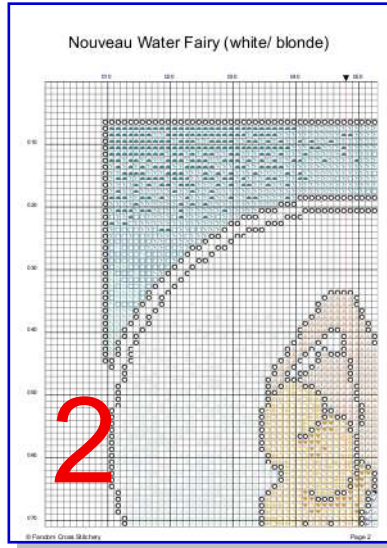

Nouveau Water Fairy (white/ blonde)