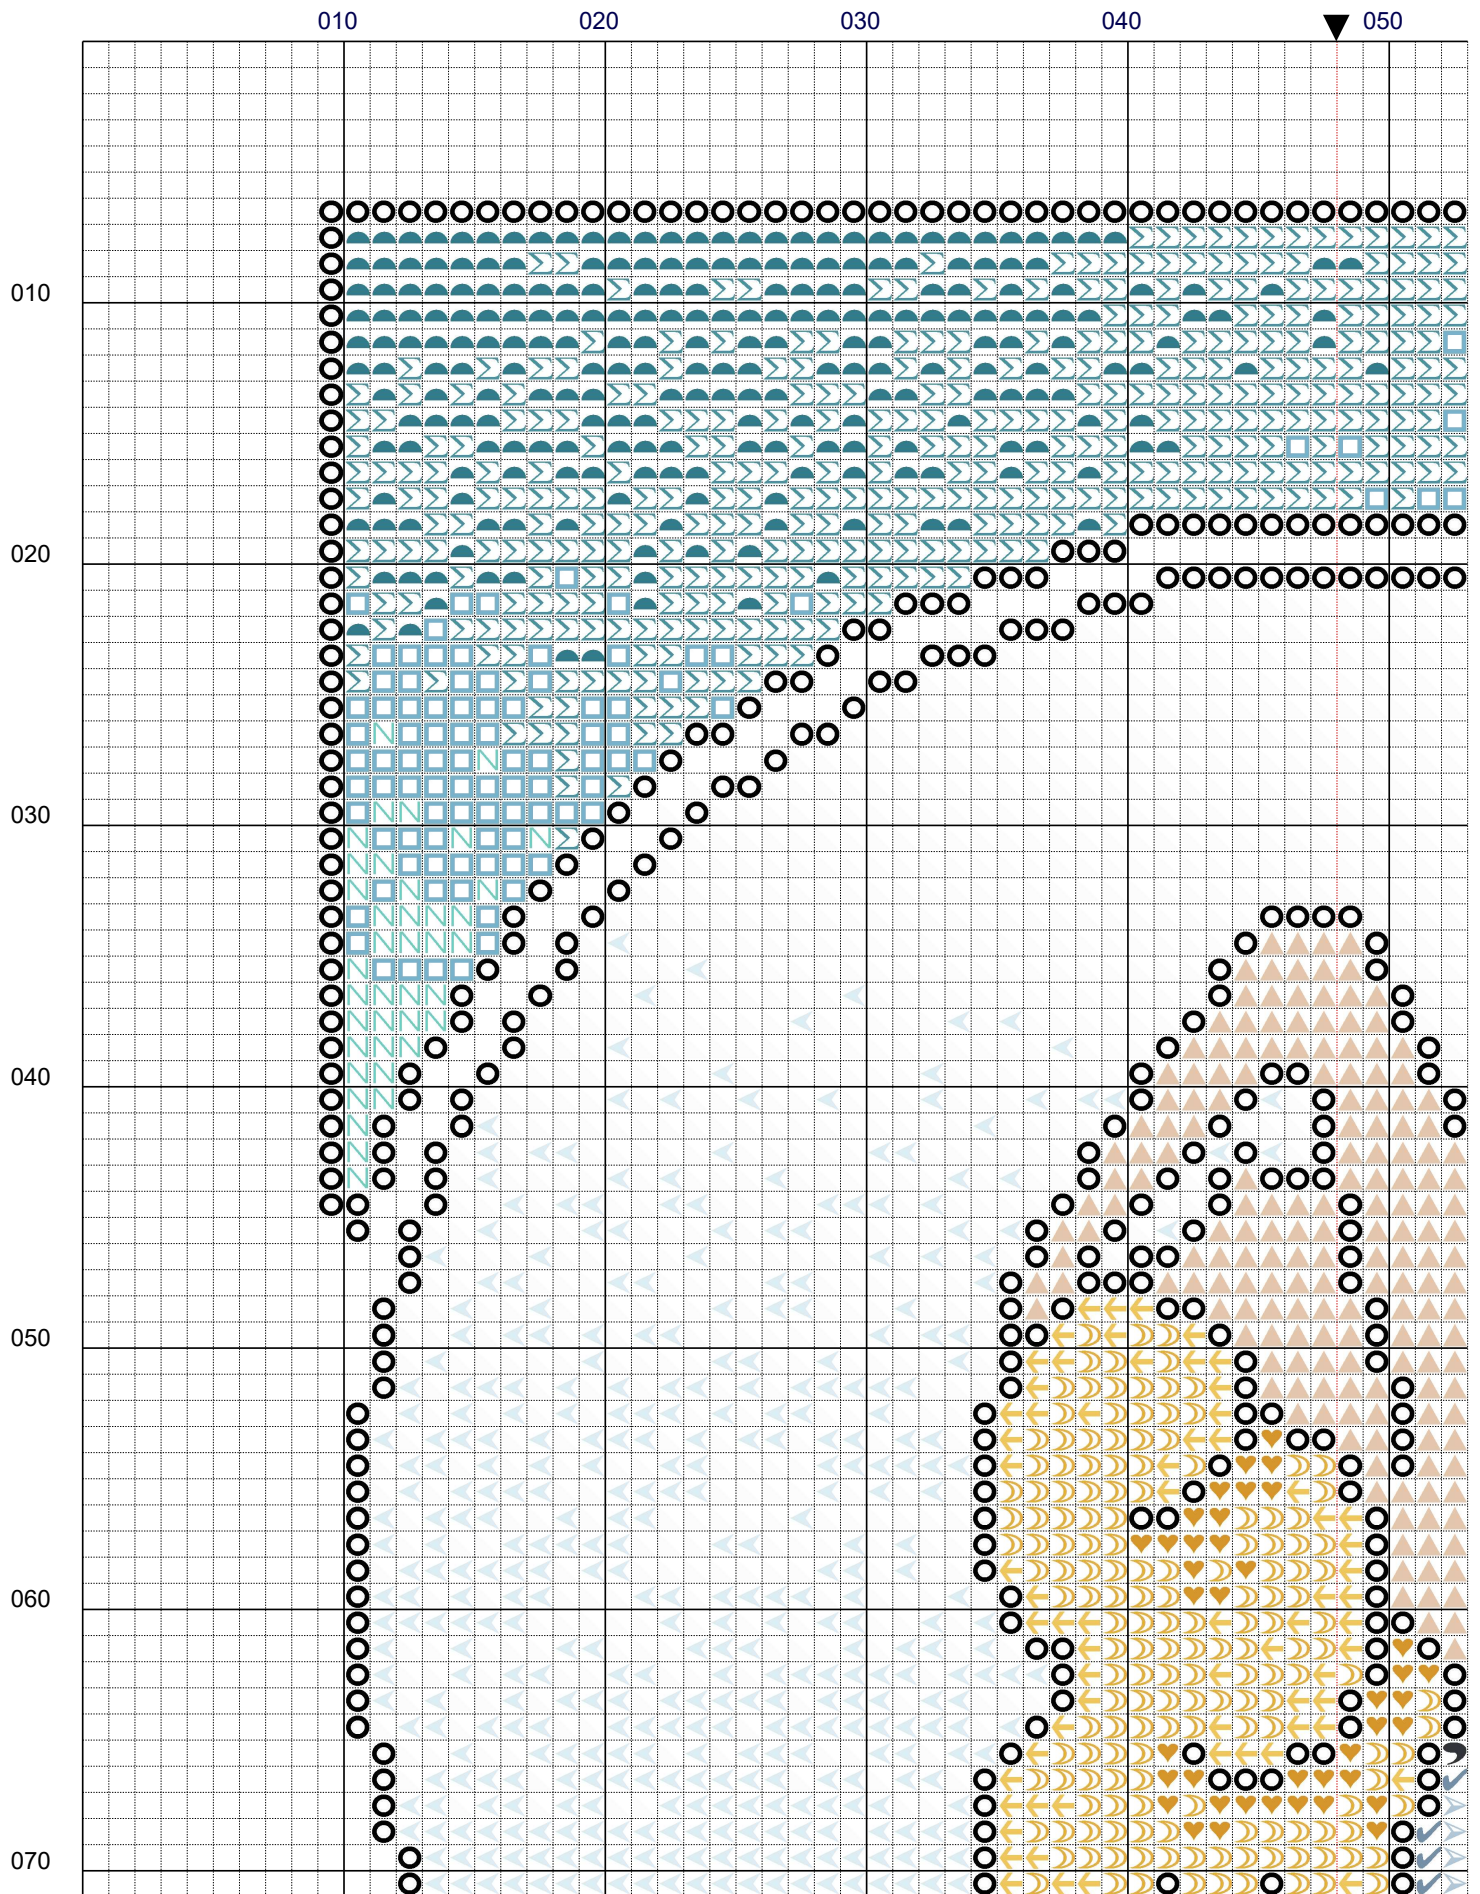

## Nouveau Water Fairy (white / blonde)

No. stitches: **11,020 (79 x 146)**

Canvas size (14 count Aida): **6.9" x 11.2" (17.4cm x 28.5cm)**

# Nouveau Water Fairy (white/ blonde)

# Nouveau Water Fairy (white/ blonde)

	Number	Name:	Co m m	Be ads	Str an d	Le ngt h	Knots	S ti
☐	DMC BLANC	White		0	2	123 4.0 in.		1 7 4 3
●	DMC 310	Black		0	2	853 .1 in.		1 2 0 5
♥	DMC 3820	Straw dark		0	2	64. 4 in.		9 1
☽	DMC 3821	Straw		0	2	177 .7 in.		2 5 1
←	DMC 3822	Straw light		0	2	72. 2 in.		1 0 2
▲	DMC 543	Beige Brown ultra		0	2	183 .4 in.		2 5 9
◆	DMC 543 [+]	DMC 543 [+] DMC BLANC		0	2	6.4 in.		0 9
■	DMC 3846	Bright Turquoise light		0	2	131 .7 in.		1 8 6
+	DMC 3845	Bright Turquoise med		0	2	565 .0 in.		7 9 8
♥	DMC 3844	Bright Turquoise dark		0	2	220 .9 in.		3 1 2
➤	DMC 3753	Antique Blue ultra		0	2	9.2 in.		0 1 3
✓	DMC 932	Antique Blue light		0	2	21. 9 in.		0 3 1
▽	DMC 931	Antique Blue medium		0	2	3.5 in.		0 5
N	DMC 964	Sea Green light		0	2	472 .9 in.		0 6 8
☾	DMC 959	Sea Green medium		0	2	143 5.1 in.		0 2 7

# Nouveau Water Fairy (white/ blonde)

	Number	Name:	Co m m	Be ads	Str an d	Le ngt h	Knots	S ti
✘	DMC 958	Sea Green dark		0	2	354 .7 in.		5 0 1
▣	DMC 3812	Sea Green very dark		0	2	220 .2 in.		3 1 1
●	DMC 747	Sky Blue very light		0	2	256 .3 in.		3 6 2
∑	DMC 597	Turquoise		0	2	400 .0 in.		5 6 5
◐	DMC 3810	Turquoise dark		0	2	178 .4 in.		2 5 2
◀	DMC 3756	Baby Blue ultra		0	2	669 .1 in.		9 4 5
⚙	DMC 775	Baby Blue very light		0	2	20. 5 in.		2 9
◻	DMC 519	Sky Blue		0	2	238 .6 in.		3 3 7
☞	DMC 3799	Pewter Grey very dark		0	2	12. 7 in.		1 8