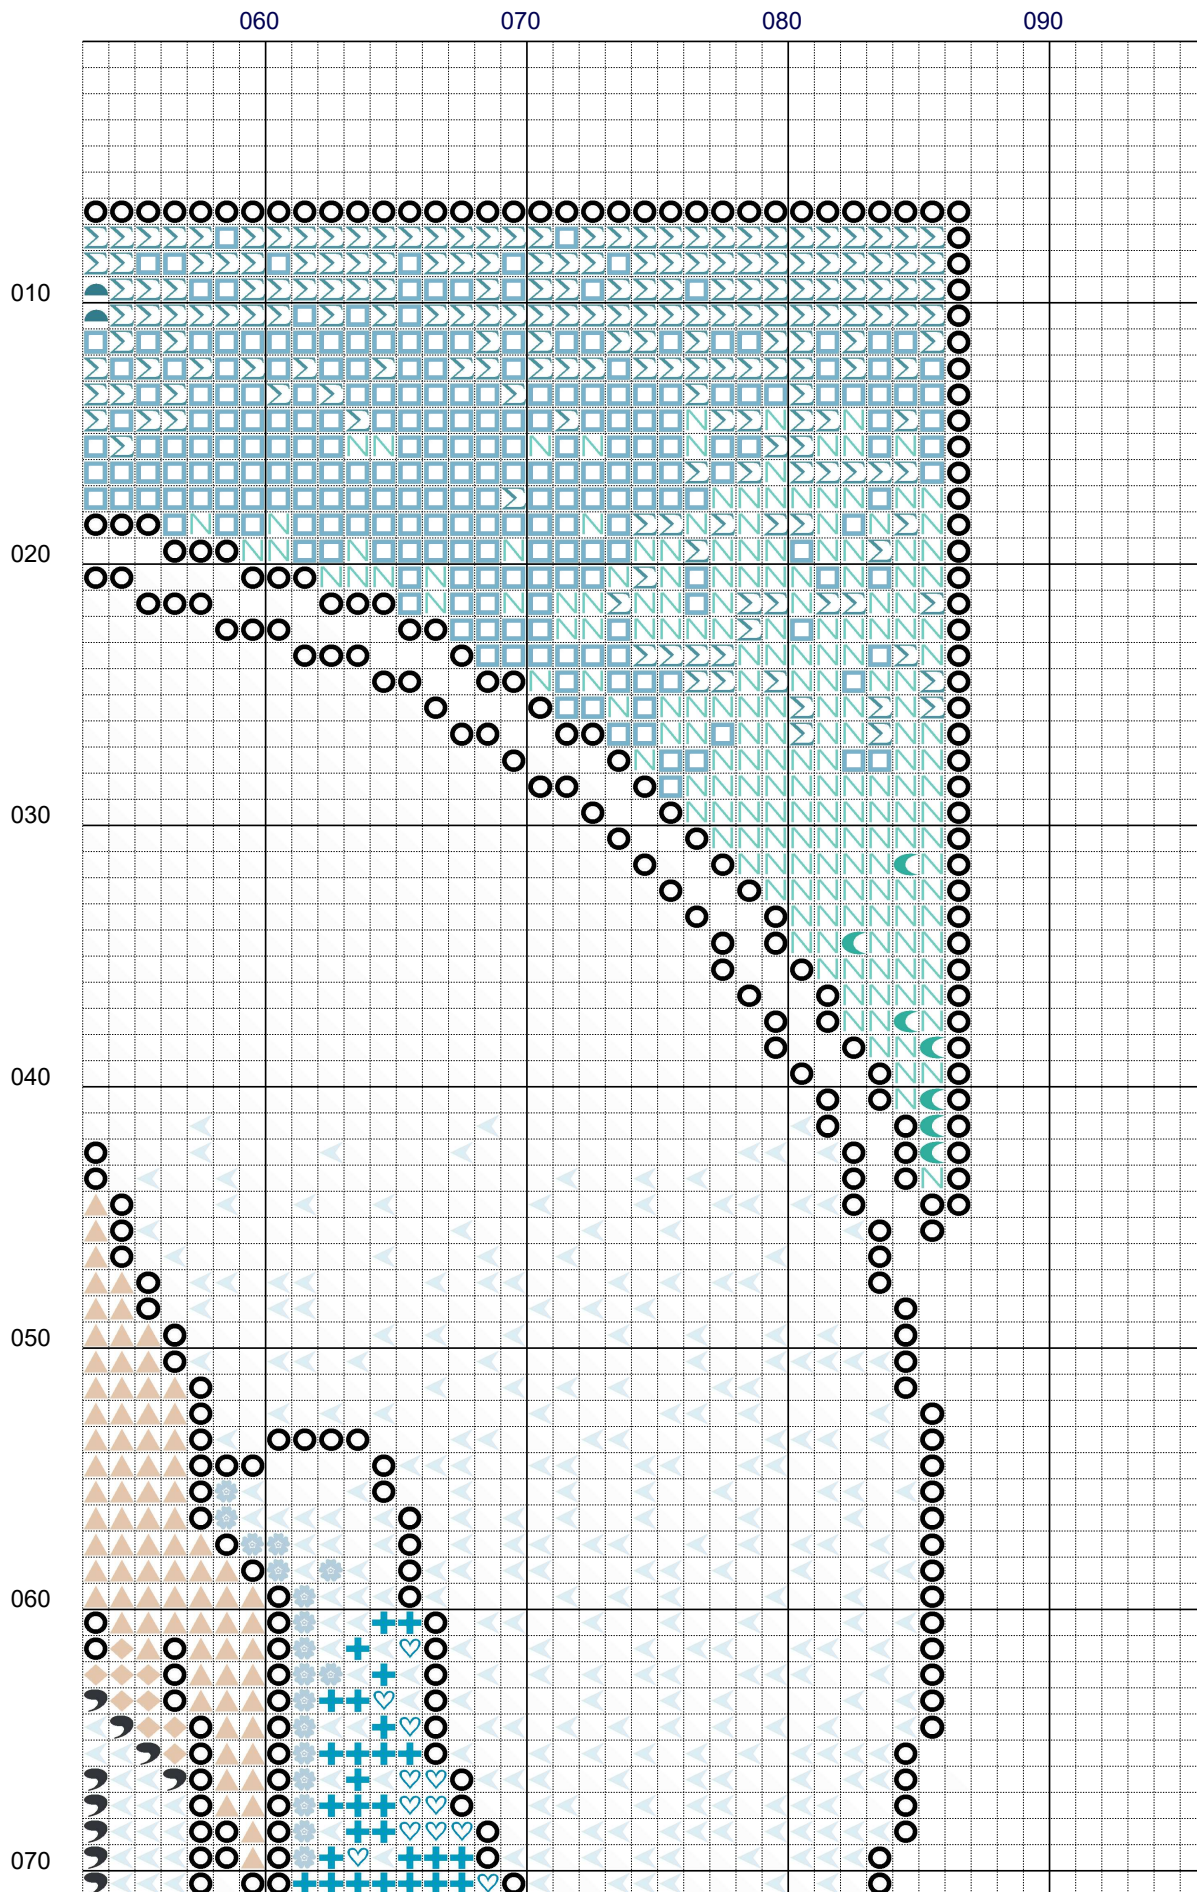

Nouveau Water Fairy (white/ blonde)