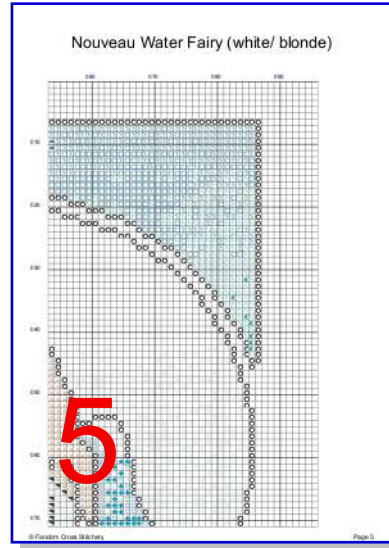

Nouveau Water Fairy (white/ blonde)