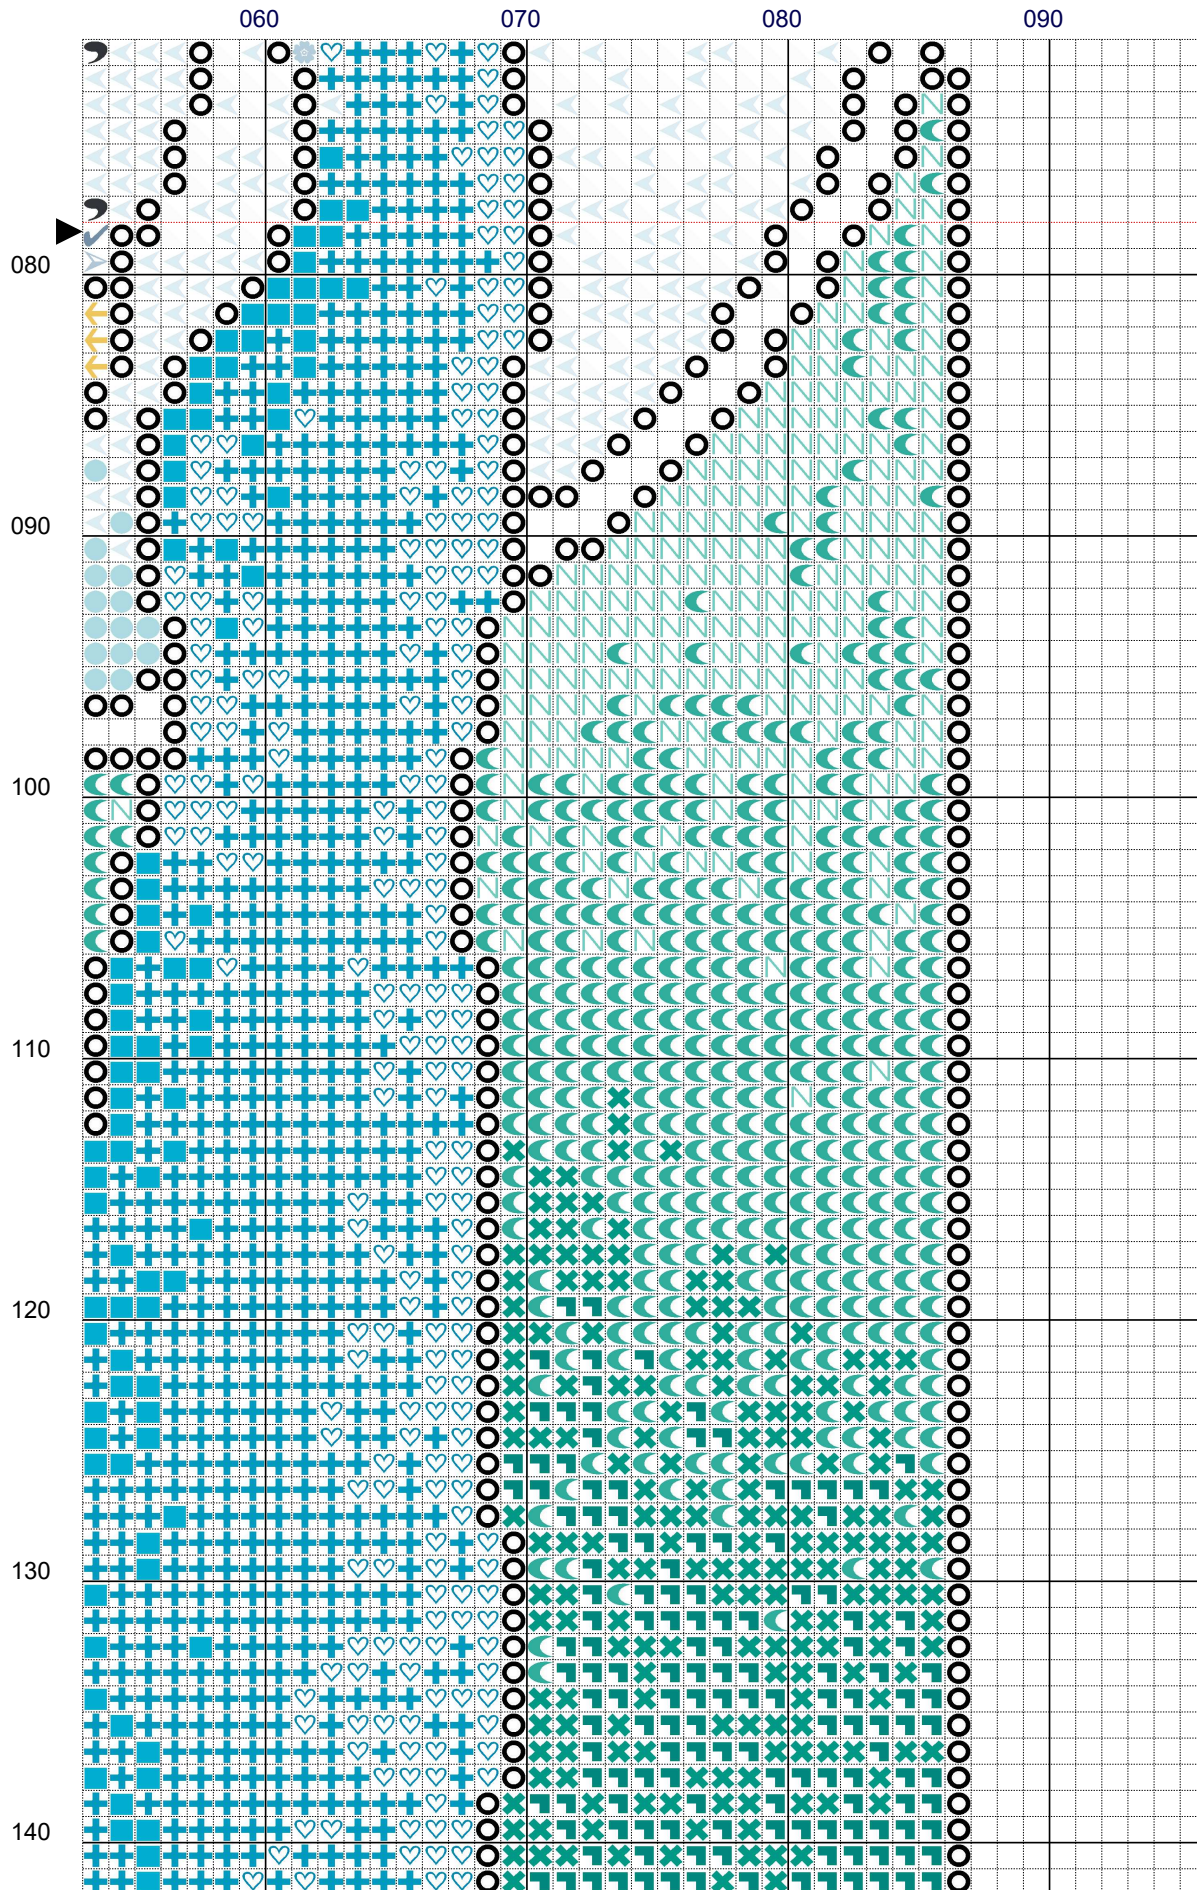

Nouveau Water Fairy (white/ blonde)