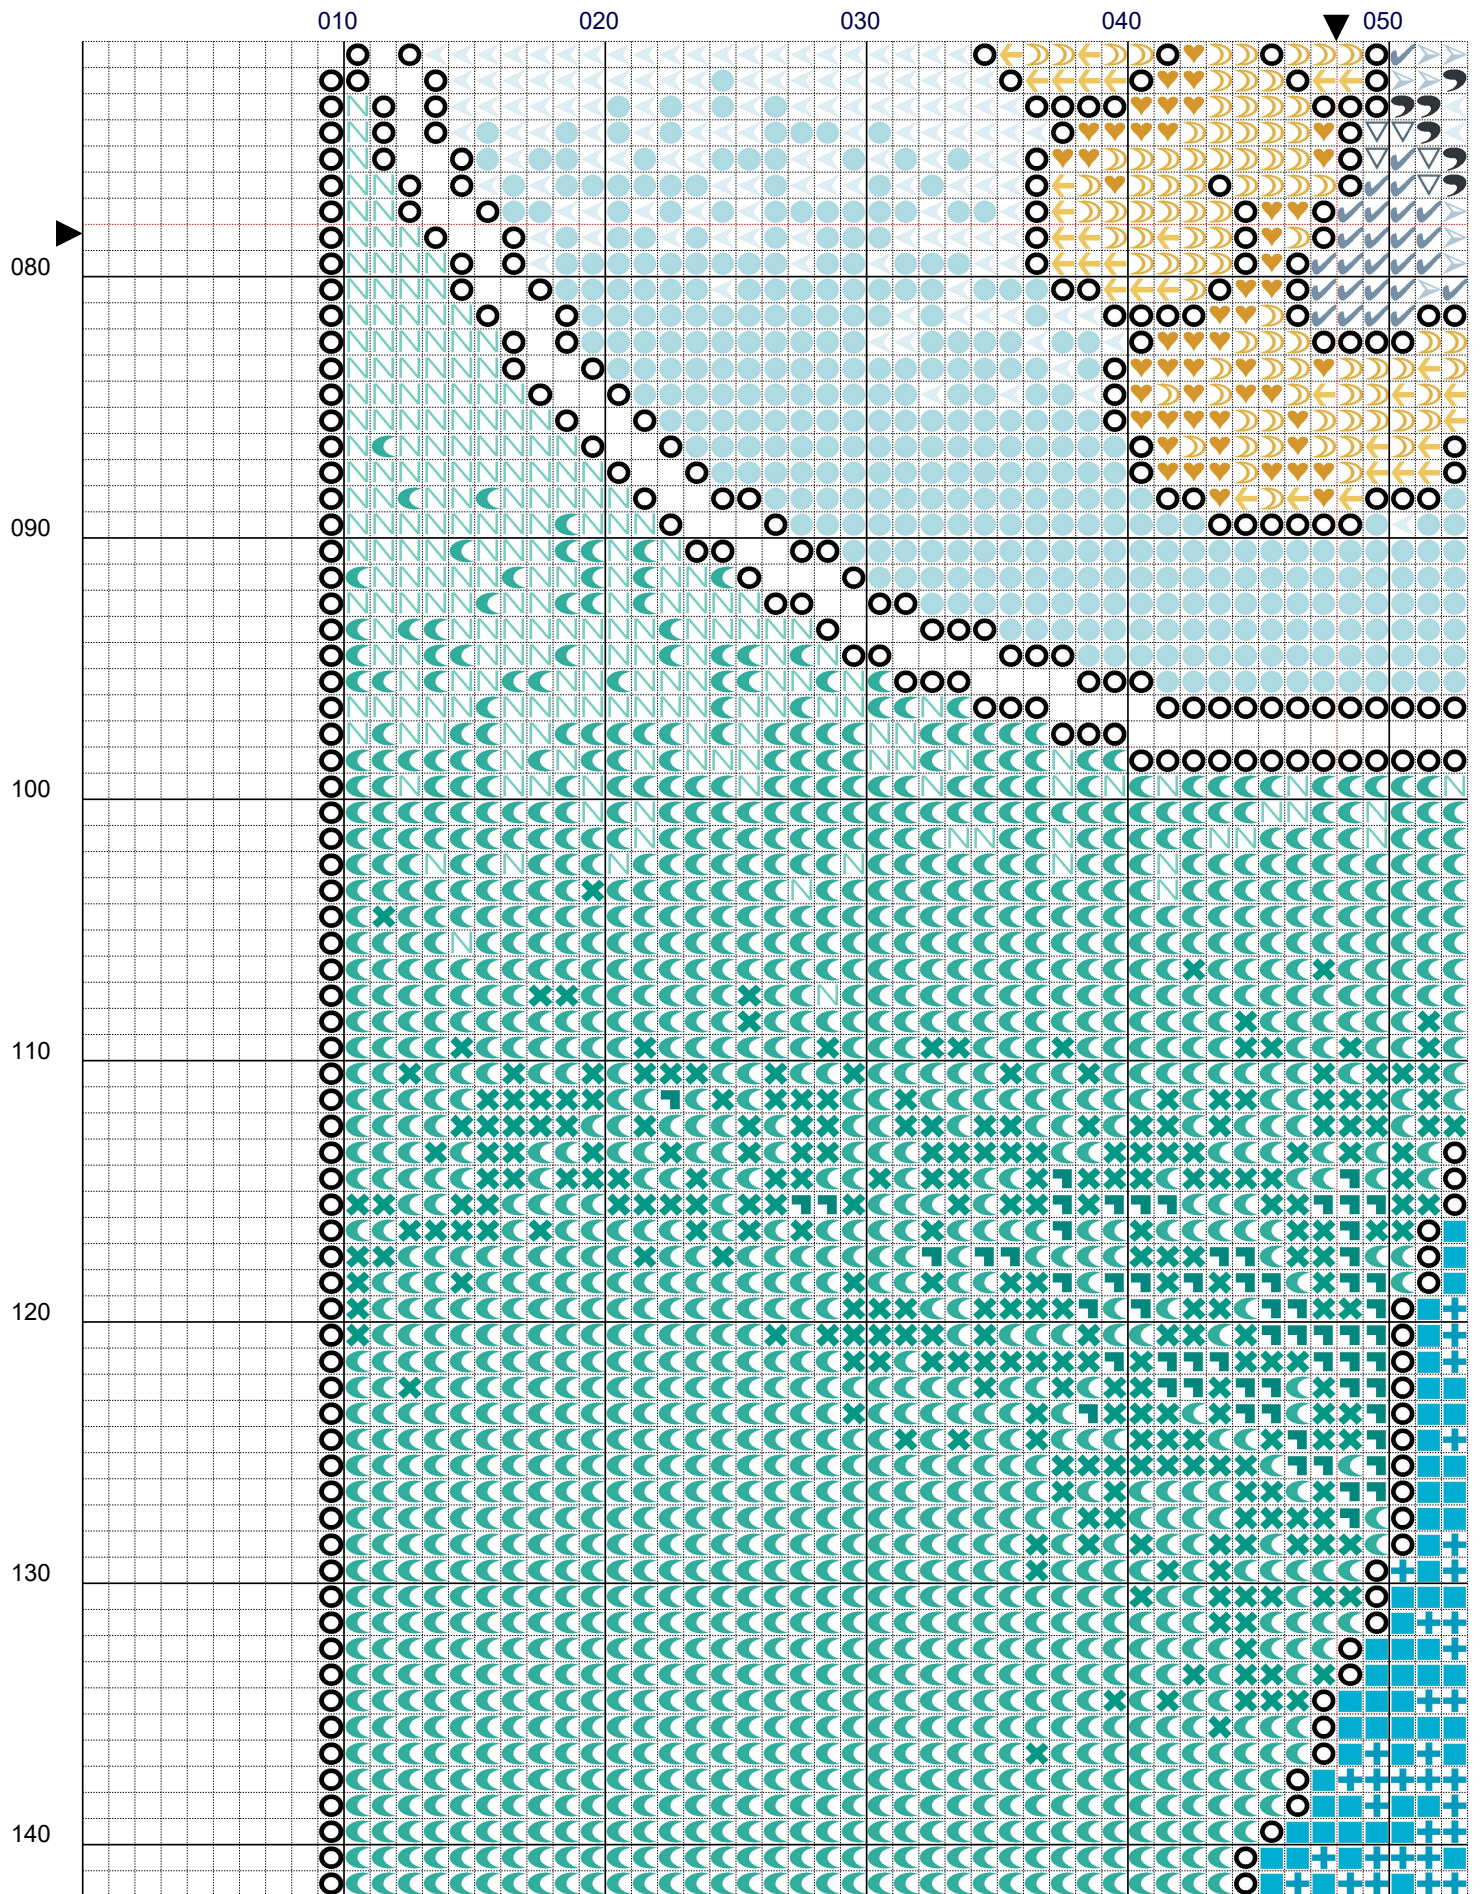

Nouveau Water Fairy (white/ blonde)