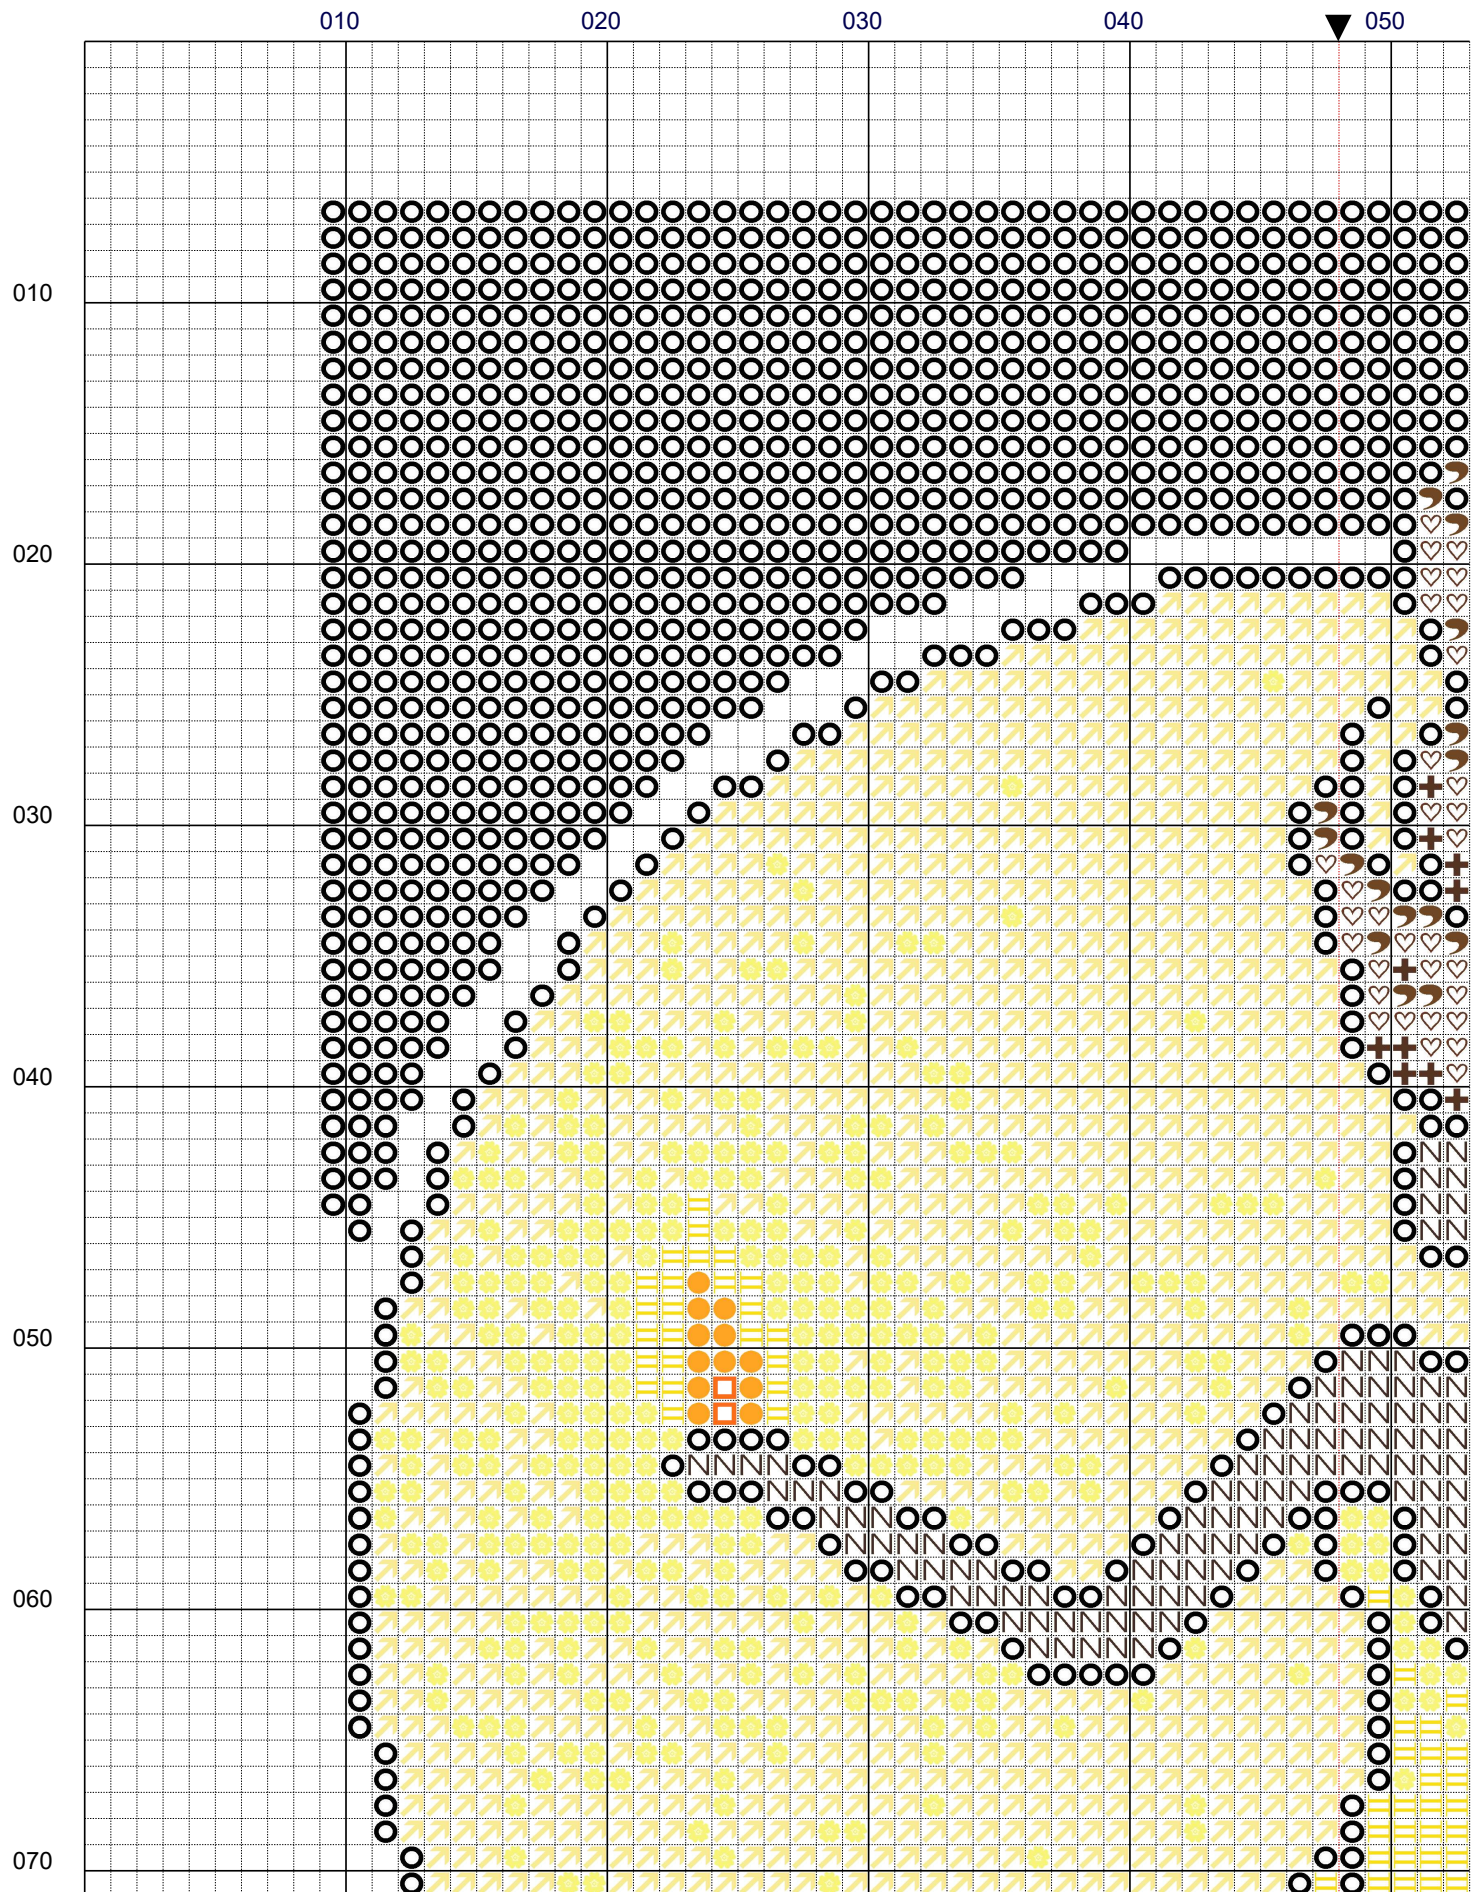

Nouveau Fire Fairy (black / brunette)

No. stitches: **11,016 (80 x 146)**

Canvas size (14 count Aida): **6.9" x 11.2" (17.4cm x 28.5cm)**

Nouveau Fire Fairy (black/ brunette)

Nouveau Fire Fairy (black/ brunette)

Nouveau Fire Fairy (black/ brunette)

Nouveau Fire Fairy (black/ brunette)

Nouveau Fire Fairy (black/ brunette)

Nouveau Fire Fairy (black/ brunette)

Nouveau Fire Fairy (black/ brunette)

Nouveau Fire Fairy (black/ brunette)

	Number	Name:	Co m m	Be ads	Str an d	Le ngt h	Knots	S ti
●	DMC 310	Black		0	2	439 0.3 in.		6 2 0 1
■	DMC 3799	Pewter Grey very dark		0	2	31. 9 in.		4 5
↗	DMC 3078	Golden Yellow very lt		0	2	172 3.3 in.		2 4 3 4
☀	DMC 445	Lemon light		0	2	431 .2 in.		6 0 9
☰	DMC 307	Lemon		0	2	83. 5 in.		1 1 8
●	DMC 742	Tangerine light		0	2	122 .5 in.		1 7 3
□	DMC 740	Tangerine (971)		0	2	116 .8 in.		1 6 5
✖	DMC 608	Burnt Orange		0	2	75. 8 in.		1 0 7
◀	DMC 606	Burnt Orange-Red		0	2	79. 3 in.		1 1 2
♥	DMC 666	Christmas Red bright		0	2	147 .3 in.		2 0 8
■	DMC 304	Christmas Red medium		0	2	213 .8 in.		3 0 2
+	DMC BLANC	White		0	2	10. 6 in.		1 5
+	DMC BLANC [+]	DMC BLANC [+] DMC 3031		0	2	12. 7 in.		1 8
N	DMC 3031	Mocha Brown very dark		0	2	154 .3 in.		2 1 8
+	DMC 801	Coffee Brown dark		0	2	65. 8 in.		9 3

Nouveau Fire Fairy (black/ brunette)

	Number	Name:	Com m	Be ads	Str and	Le ngt h	Knots	S ti
♥	DMC 433	Brown medium		0	2	94. 2 in.	0	1 3 3
☪	DMC 869	Hazel Nut Brown very		0	2	46. 0 in.	0	6 5