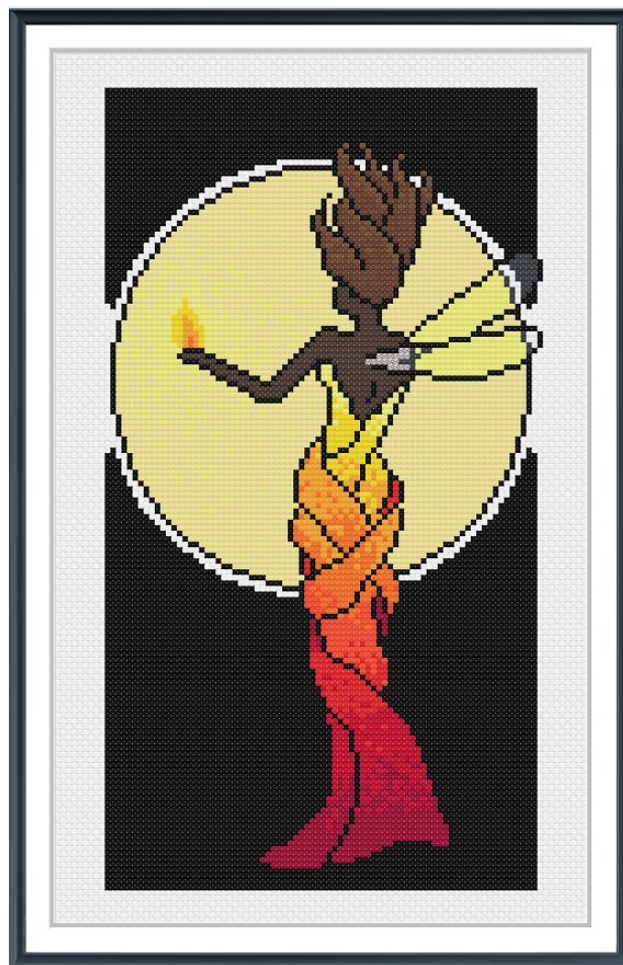

Nouveau Fire Fairy (black / brunette)

No. stitches: **11,016 (80 x 146)**

Canvas size (14 count Aida): **6.9" x 11.2" (17.4cm x 28.5cm)**

Nouveau Fire Fairy (black/ brunette)

Nouveau Fire Fairy (black/ brunette)

Nouveau Fire Fairy (black/ brunette)

Nouveau Fire Fairy (black/ brunette)

Nouveau Fire Fairy (black/ brunette)

Nouveau Fire Fairy (black/ brunette)

Nouveau Fire Fairy (black/ brunette)

Nouveau Fire Fairy (black/ brunette)

	Number	Name:	Co m m	Be ads	Str an d	Le ngt h	Knots	S ti
●	DMC 310	Black		0	2	439 0.3 in.		6 2 0 1
■	DMC 3799	Pewter Grey very dark		0	2	31. 9 in.		4 5
↗	DMC 3078	Golden Yellow very lt		0	2	172 3.3 in.		2 4 3 4
☀	DMC 445	Lemon light		0	2	431 .2 in.		6 0 9
☰	DMC 307	Lemon		0	2	83. 5 in.		1 1 8
●	DMC 742	Tangerine light		0	2	122 .5 in.		1 7 3
□	DMC 740	Tangerine (971)		0	2	116 .8 in.		1 6 5
✖	DMC 608	Burnt Orange		0	2	75. 8 in.		1 0 7
◀	DMC 606	Burnt Orange-Red		0	2	79. 3 in.		1 1 2
♥	DMC 666	Christmas Red bright		0	2	147 .3 in.		2 0 8
■	DMC 304	Christmas Red medium		0	2	213 .8 in.		3 0 2
+	DMC BLANC	White		0	2	10. 6 in.		1 5
+	DMC BLANC [+]	DMC BLANC [+] DMC 3031		0	2	12. 7 in.		1 8
N	DMC 3031	Mocha Brown very dark		0	2	154 .3 in.		2 1 8
+	DMC 801	Coffee Brown dark		0	2	65. 8 in.		9 3

Nouveau Fire Fairy (black/ brunette)

	Number	Name:	Com m	Be ads	Str and	Le ngt h	Knots	S ti
♥	DMC 433	Brown medium		0	2	94. 2 in.	0	1 3 3
☪	DMC 869	Hazel Nut Brown very		0	2	46. 0 in.	0	6 5