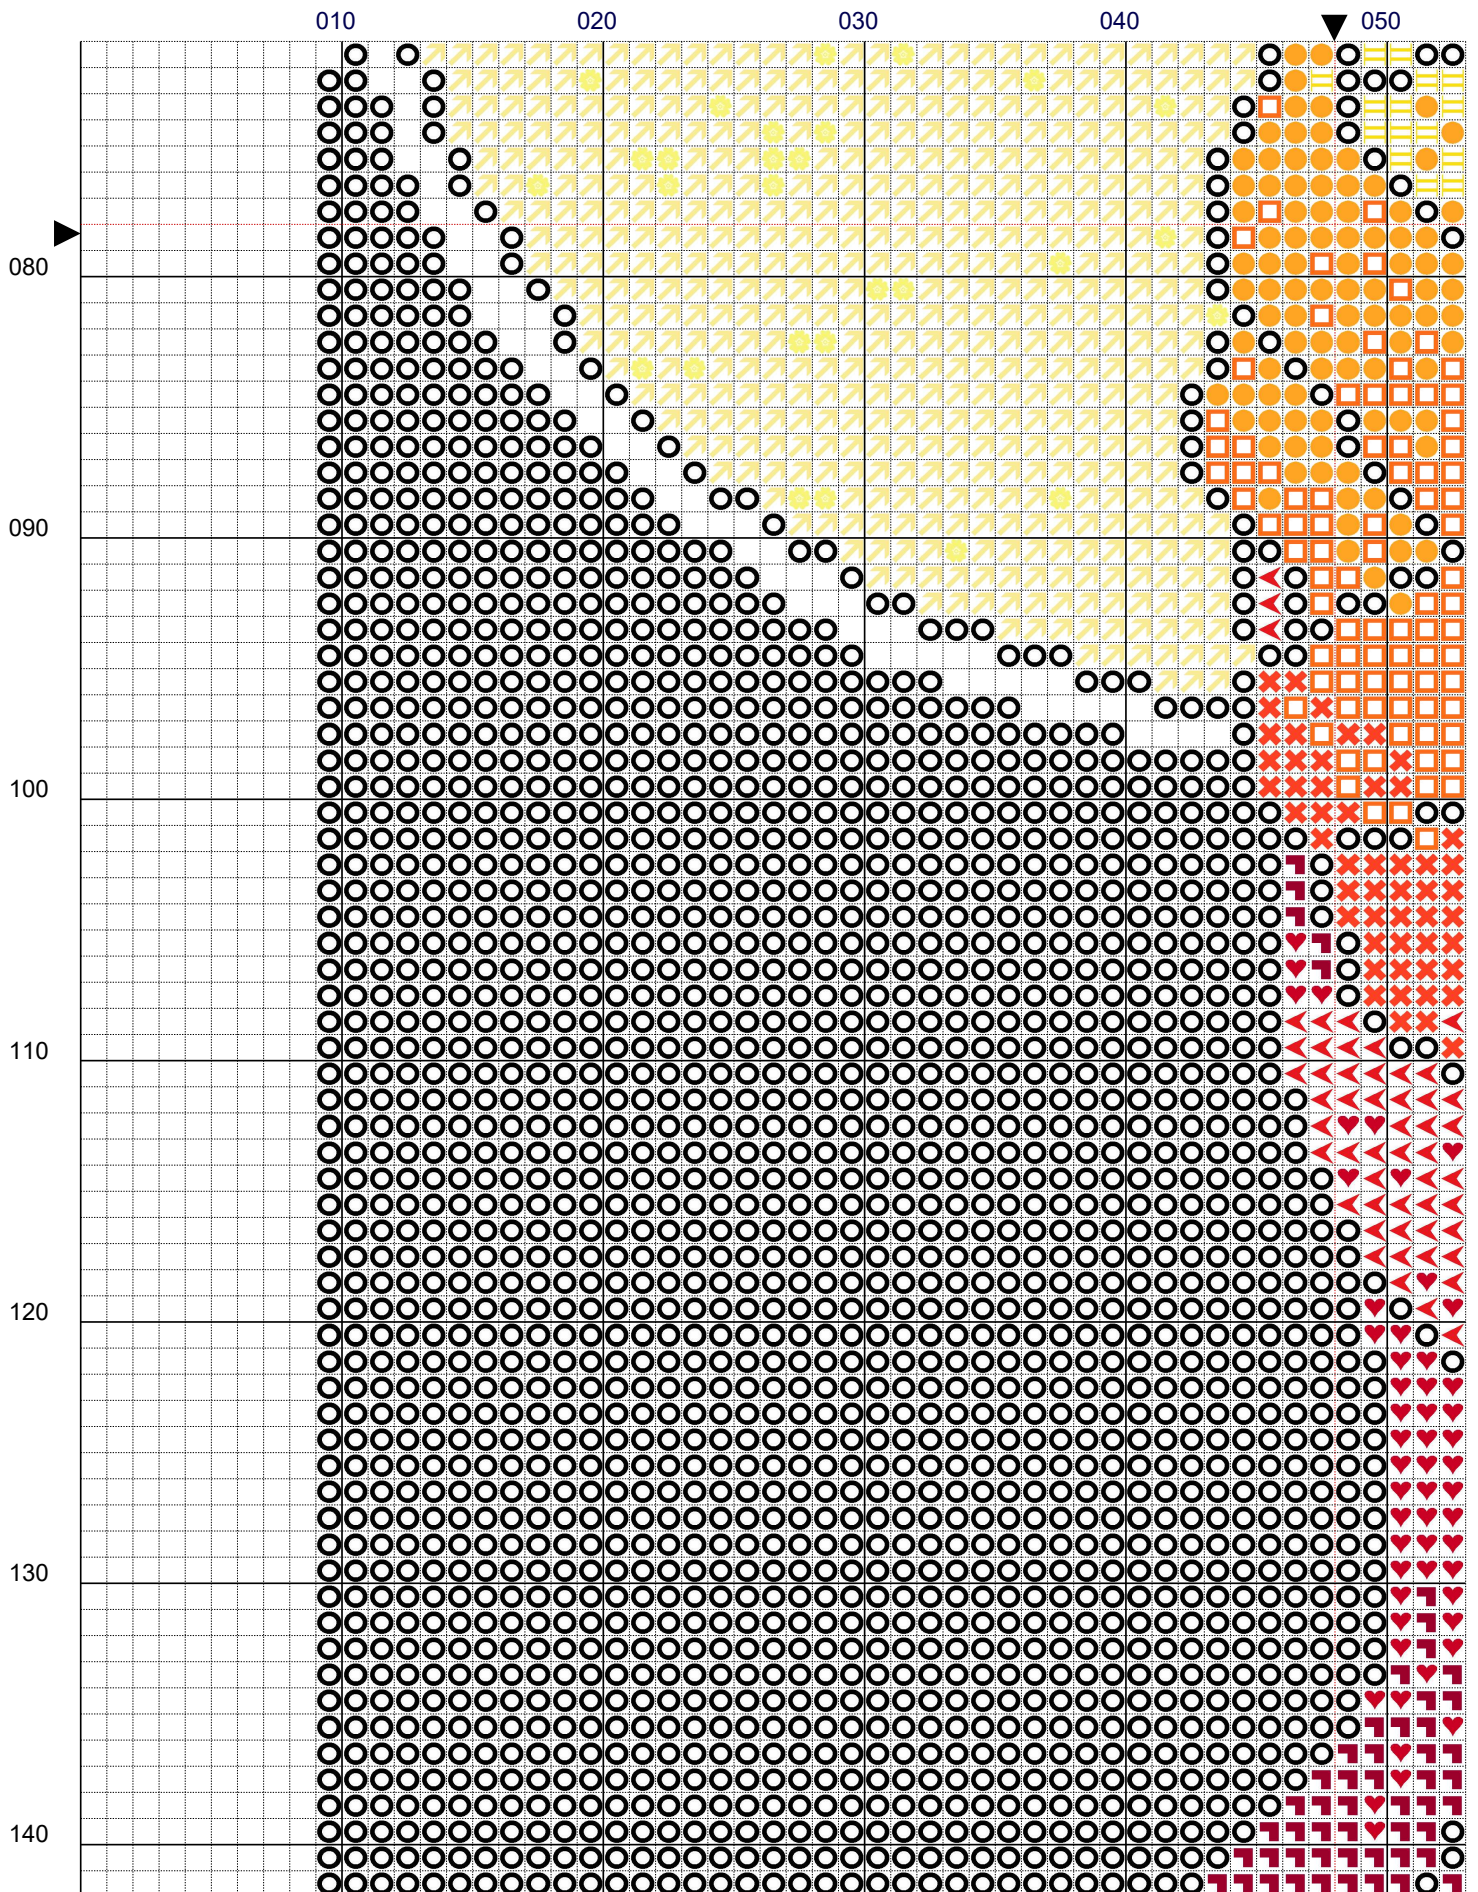

Nouveau Fire Fairy (black / brunette)

No. stitches: **11,016 (80 x 146)**

Canvas size (14 count Aida): **6.9" x 11.2" (17.4cm x 28.5cm)**

Nouveau Fire Fairy (black/ brunette)

Nouveau Fire Fairy (black/ brunette)

Nouveau Fire Fairy (black/ brunette)

Nouveau Fire Fairy (black/ brunette)

Nouveau Fire Fairy (black/ brunette)

Nouveau Fire Fairy (black/ brunette)

Nouveau Fire Fairy (black/ brunette)

Nouveau Fire Fairy (black/ brunette)

	Number	Name:	Co m m	Be ads	Str an d	Le ngt h	Knots	S ti
●	DMC 310	Black		0	2	439 0.3 in.		6 2 0 1
■	DMC 3799	Pewter Grey very dark		0	2	31. 9 in.		4 5
↗	DMC 3078	Golden Yellow very lt		0	2	172 3.3 in.		2 4 3 4
☀	DMC 445	Lemon light		0	2	431 .2 in.		6 0 9
☰	DMC 307	Lemon		0	2	83. 5 in.		1 1 8
●	DMC 742	Tangerine light		0	2	122 .5 in.		1 7 3
□	DMC 740	Tangerine (971)		0	2	116 .8 in.		1 6 5
✖	DMC 608	Burnt Orange		0	2	75. 8 in.		1 0 7
◀	DMC 606	Burnt Orange-Red		0	2	79. 3 in.		1 1 2
♥	DMC 666	Christmas Red bright		0	2	147 .3 in.		2 0 8
■	DMC 304	Christmas Red medium		0	2	213 .8 in.		3 0 2
+	DMC BLANC	White		0	2	10. 6 in.		1 5
+	DMC BLANC [+]	DMC BLANC [+] DMC 3031		0	2	12. 7 in.		1 8
N	DMC 3031	Mocha Brown very dark		0	2	154 .3 in.		2 1 8
+	DMC 801	Coffee Brown dark		0	2	65. 8 in.		9 3

Nouveau Fire Fairy (black/ brunette)

	Number	Name:	Com m	Be ads	Str and	Le ngt h	Knots	S ti
♥	DMC 433	Brown medium		0	2	94. 2 in.	0	1 3 3
☪	DMC 869	Hazel Nut Brown very		0	2	46. 0 in.	0	6 5