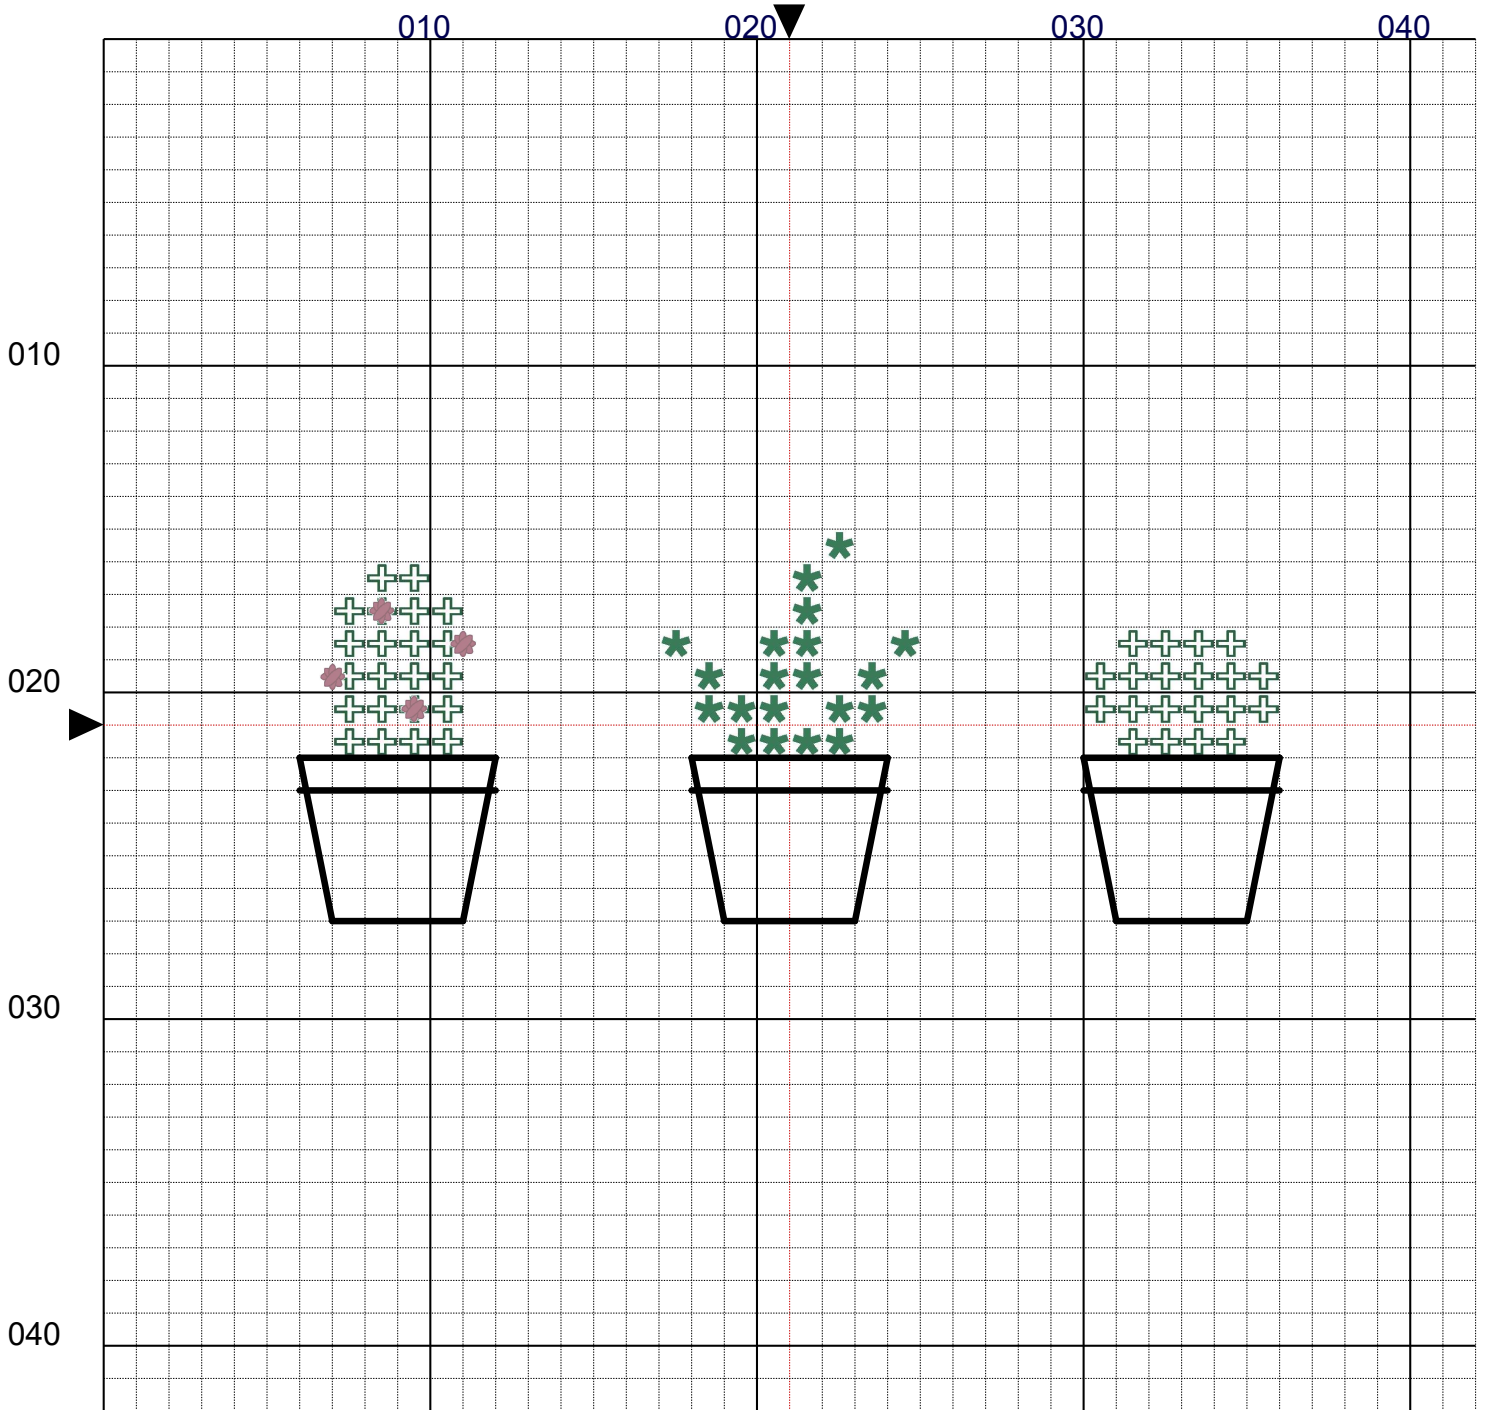

Pattern too big, too small,
or just want it in a different
format? Get in touch and
I'll happily provide it!

Succulent 3 Pots

No. stitches: **66 (32 x 14)**

Canvas size (14 count Aida): **3" x 3" (7.6cm x 17.6cm)**

Succulent 3 Pots

Succulent 3 Pots

	Number	Name:	Co mm	Bea ds	Str and	Length	Stitches
■	DMC 310	Black		0	2	7.3 in.	0
⊕	DMC 505	Jade Green		0	2	29.7 in.	42
✱	DMC 562	Jade medium		0	2	14.2 in.	20
○	DMC 316	Antique Mauve medium		0	2	2.8 in.	0