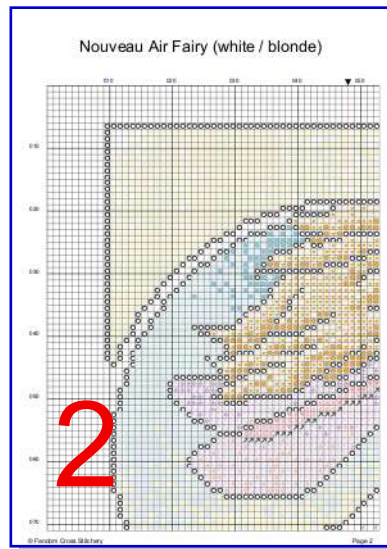

Nouveau Air Fairy (white / blonde)

No. stitches: **11,096 (79 x 146)**

Canvas size (14 count Aida): **6.9" x 11.2" (17.4cm x 28.5cm)**

Nouveau Air Fairy (white / blonde)

Nouveau Air Fairy (white / blonde)

Nouveau Air Fairy (white / blonde)

Nouveau Air Fairy (white / blonde)

Nouveau Air Fairy (white / blonde)

Nouveau Air Fairy (white / blonde)

Nouveau Air Fairy (white / blonde)

Nouveau Air Fairy (white / blonde)

	Number	Name:	Co m m	Be ads	Str an d	Le ngt h	Knots	S ti t
■	DMC 3761	Sky Blue light		0	2	459 .5 in.	0	6 4 9
≡	DMC 747	Sky Blue very light		0	2	601 .1 in.	0	8 4 9
●	DMC 3756	Baby Blue ultra		0	2	761 .8 in.	0	1 0 7 6
■	DMC 3865	Winter White		0	2	436 .8 in.	0	6 1 7
✖	DMC 746	Off White		0	2	904 .1 in.	0	1 2 7 7
+	DMC 225	Shell Pink ultra ver		0	2	36. 1 in.	0	5 1
□	DMC BLANC	White		0	2	179 4.8 in.	0	2 5 3 5
☾	DMC 762 [+]	DMC 762 [+] DMC BLANC		0	2	626 .6 in.	0	8 8 5
🔔	DMC 963	Dusty Rose ultra		0	2	21. 9 in.	0	3 1
♥	DMC 3716	Dusty Rose very light		0	2	10. 6 in.	0	1 5
←	DMC 210	Lavender medium		0	2	34. 0 in.	0	4 8
N	DMC 211	Lavender light		0	2	181 .2 in.	0	2 5 6
↗	DMC 413	Pewter Grey dark		0	2	21. 9 in.	0	3 1
○	DMC 310	Black		0	2	127 2.3 in.	0	1 7 9 7