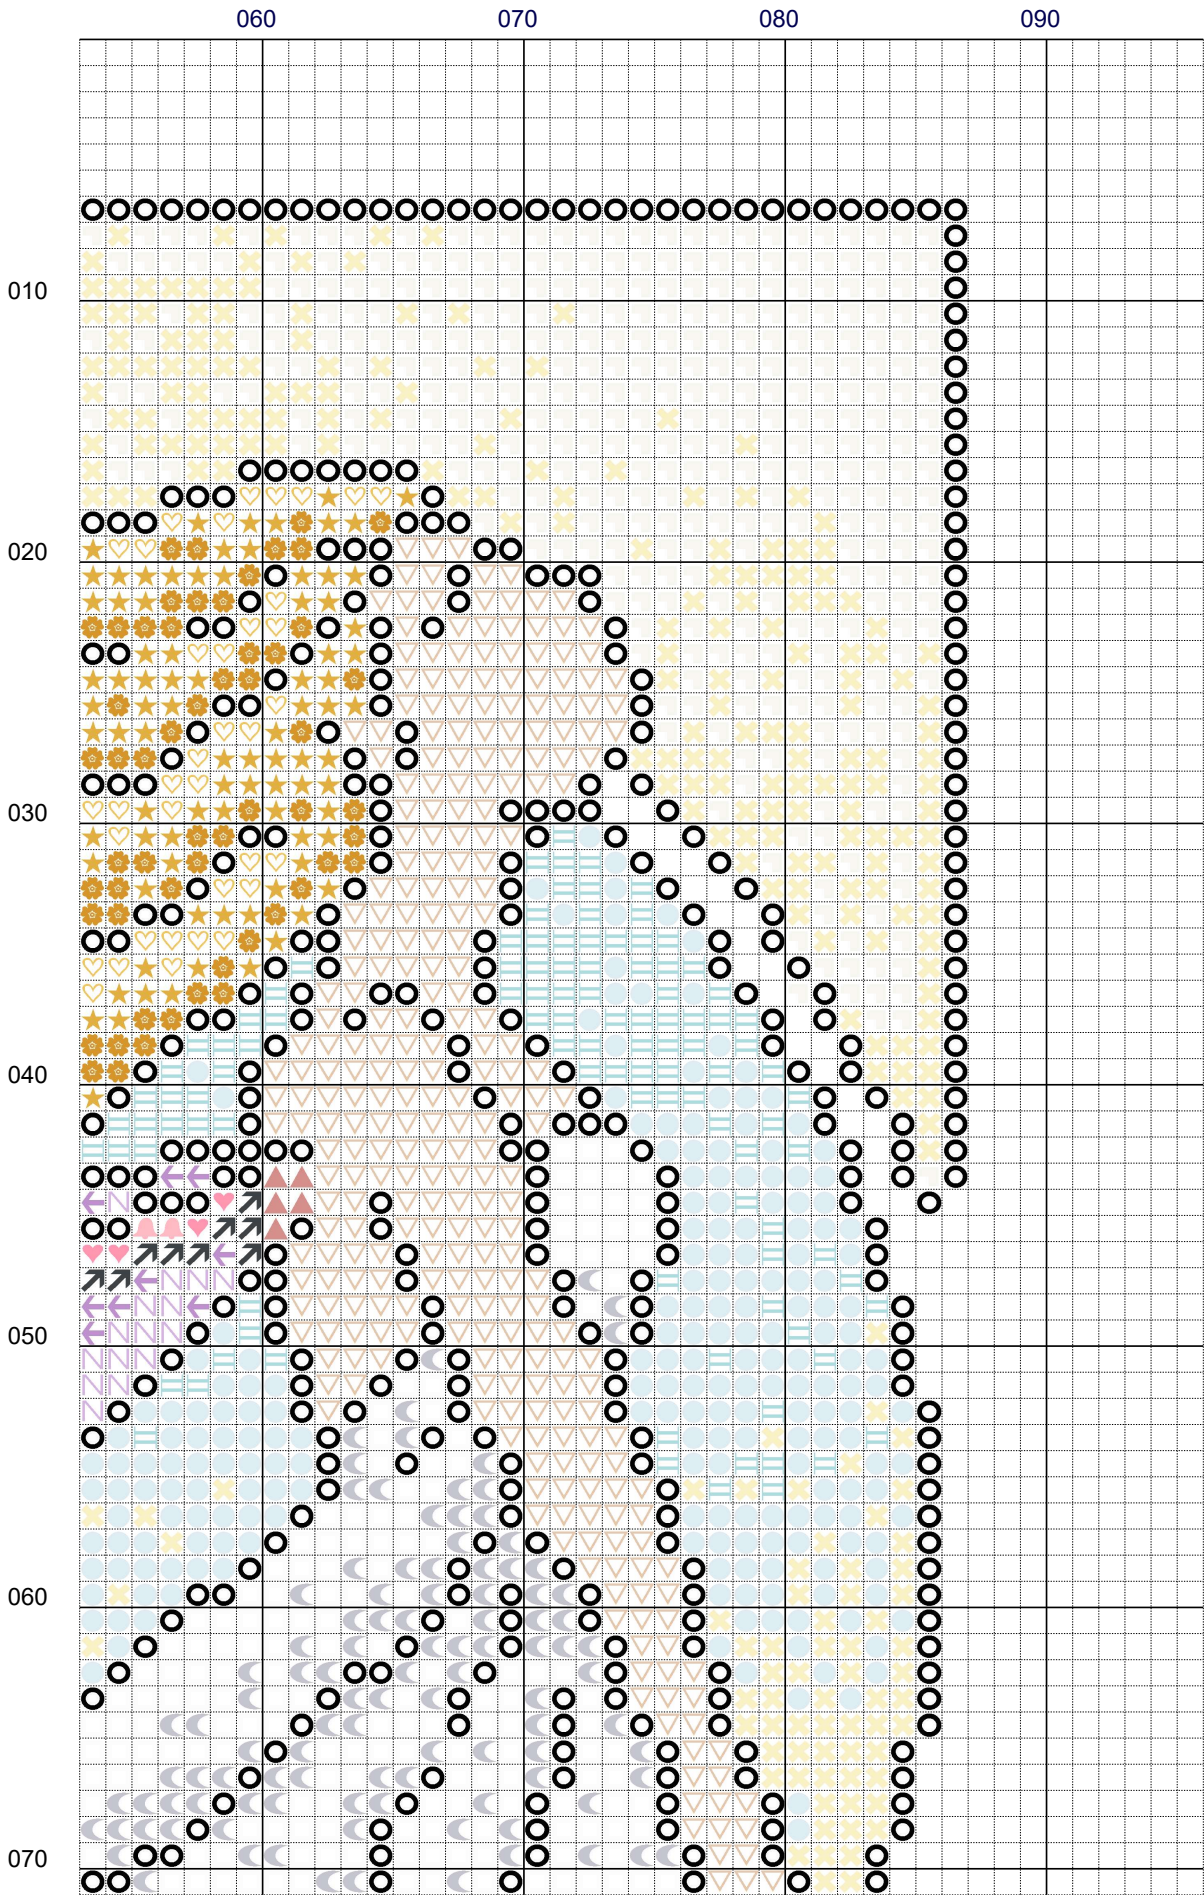

Nouveau Air Fairy (white / blonde)

No. stitches: **11,096 (79 x 146)**

Canvas size (14 count Aida): **6.9" x 11.2" (17.4cm x 28.5cm)**

Nouveau Air Fairy (white / blonde)

Nouveau Air Fairy (white / blonde)

Nouveau Air Fairy (white / blonde)

Nouveau Air Fairy (white / blonde)

Nouveau Air Fairy (white / blonde)

Nouveau Air Fairy (white / blonde)

Nouveau Air Fairy (white / blonde)

Nouveau Air Fairy (white / blonde)

	Number	Name:	Co m m	Be ads	Str an d	Le ngt h	Knots	S ti t
■	DMC 3761	Sky Blue light		0	2	459 .5 in.	0	6 4 9
≡	DMC 747	Sky Blue very light		0	2	601 .1 in.	0	8 4 9
●	DMC 3756	Baby Blue ultra		0	2	761 .8 in.	0	1 0 7 6
■	DMC 3865	Winter White		0	2	436 .8 in.	0	6 1 7
✖	DMC 746	Off White		0	2	904 .1 in.	0	1 2 7 7
+	DMC 225	Shell Pink ultra ver		0	2	36. 1 in.	0	5 1
□	DMC BLANC	White		0	2	179 4.8 in.	0	2 5 3 5
☾	DMC 762 [+]	DMC 762 [+] DMC BLANC		0	2	626 .6 in.	0	8 8 5
🔔	DMC 963	Dusty Rose ultra		0	2	21. 9 in.	0	3 1
♥	DMC 3716	Dusty Rose very light		0	2	10. 6 in.	0	1 5
←	DMC 210	Lavender medium		0	2	34. 0 in.	0	4 8
N	DMC 211	Lavender light		0	2	181 .2 in.	0	2 5 6
↗	DMC 413	Pewter Grey dark		0	2	21. 9 in.	0	3 1
○	DMC 310	Black		0	2	127 2.3 in.	0	1 7 9 7

Nouveau Air Fairy (white / blonde)

	Number	Name:	Co m m	Be ads	Str an d	Le ngt h	Knots	S ti t
♥	DMC 3822	Straw light		0	2	99. 8 in.	0	1 4 1
★	DMC 3821	Straw		0	2	209 .6 in.	0	2 9 6
🌸	DMC 3820	Straw dark		0	2	123 .2 in.	0	1 7 4
▽	DMC 543	Beige Brown ultra		0	2	257 .0 in.	0	3 6 3
▲	DMC 224	Shell Pink very light		0	2	3.5 in.	0	5