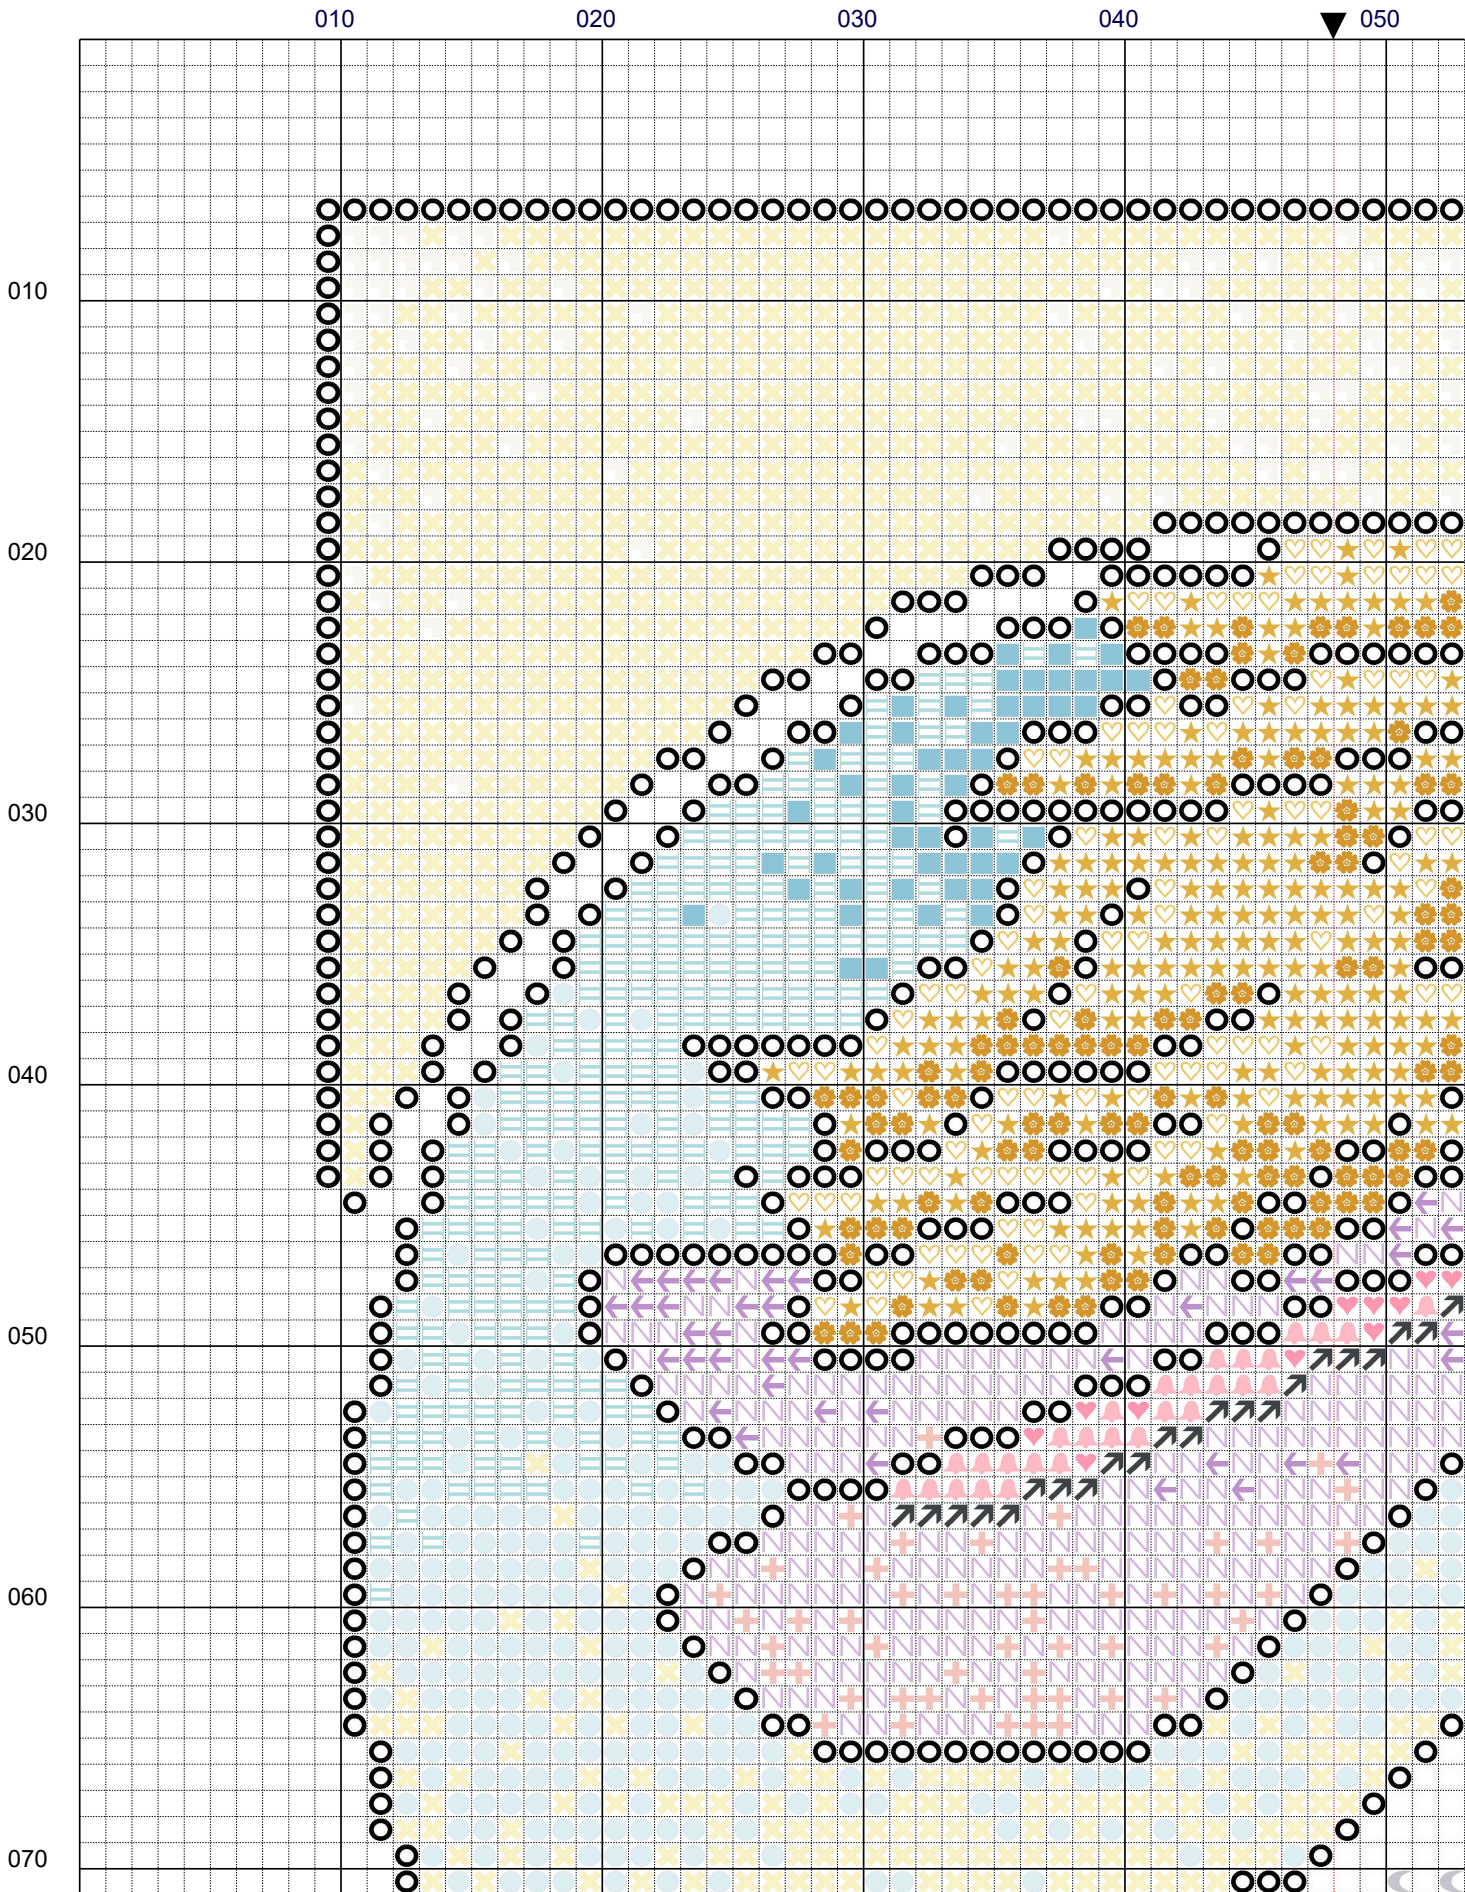

Nouveau Air Fairy (white / blonde)

No. stitches: **11,096 (79 x 146)**

Canvas size (14 count Aida): **6.9" x 11.2" (17.4cm x 28.5cm)**

Nouveau Air Fairy (white / blonde)

Nouveau Air Fairy (white / blonde)

Nouveau Air Fairy (white / blonde)

Nouveau Air Fairy (white / blonde)

Nouveau Air Fairy (white / blonde)

Nouveau Air Fairy (white / blonde)

Nouveau Air Fairy (white / blonde)

Nouveau Air Fairy (white / blonde)

	Number	Name:	Co m m	Be ads	Str an d	Le ngt h	Knots	S ti t
■	DMC 3761	Sky Blue light		0	2	459 .5 in.	0	6 4 9
≡	DMC 747	Sky Blue very light		0	2	601 .1 in.	0	8 4 9
●	DMC 3756	Baby Blue ultra		0	2	761 .8 in.	0	1 0 7 6
■	DMC 3865	Winter White		0	2	436 .8 in.	0	6 1 7
✖	DMC 746	Off White		0	2	904 .1 in.	0	1 2 7 7
+	DMC 225	Shell Pink ultra ver		0	2	36. 1 in.	0	5 1
□	DMC BLANC	White		0	2	179 4.8 in.	0	2 5 3 5
☾	DMC 762 [+]	DMC 762 [+] DMC BLANC		0	2	626 .6 in.	0	8 8 5
🔔	DMC 963	Dusty Rose ultra		0	2	21. 9 in.	0	3 1
♥	DMC 3716	Dusty Rose very light		0	2	10. 6 in.	0	1 5
←	DMC 210	Lavender medium		0	2	34. 0 in.	0	4 8
N	DMC 211	Lavender light		0	2	181 .2 in.	0	2 5 6
↗	DMC 413	Pewter Grey dark		0	2	21. 9 in.	0	3 1
○	DMC 310	Black		0	2	127 2.3 in.	0	1 7 9 7

Nouveau Air Fairy (white / blonde)

	Number	Name:	Co m m	Be ads	Str an d	Le ngt h	Knots	S ti t
♥	DMC 3822	Straw light		0	2	99. 8 in.	0	1 4 1
★	DMC 3821	Straw		0	2	209 .6 in.	0	2 9 6
🌸	DMC 3820	Straw dark		0	2	123 .2 in.	0	1 7 4
▽	DMC 543	Beige Brown ultra		0	2	257 .0 in.	0	3 6 3
▲	DMC 224	Shell Pink very light		0	2	3.5 in.	0	5