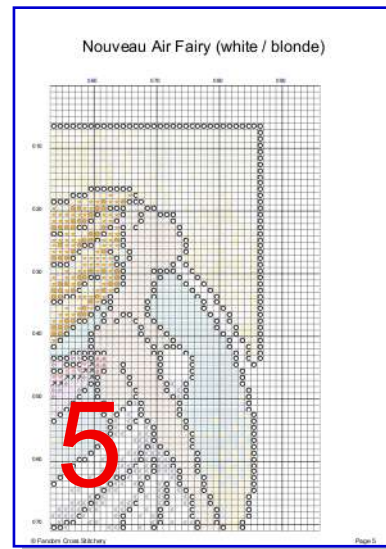

Nouveau Air Fairy (white / blonde)