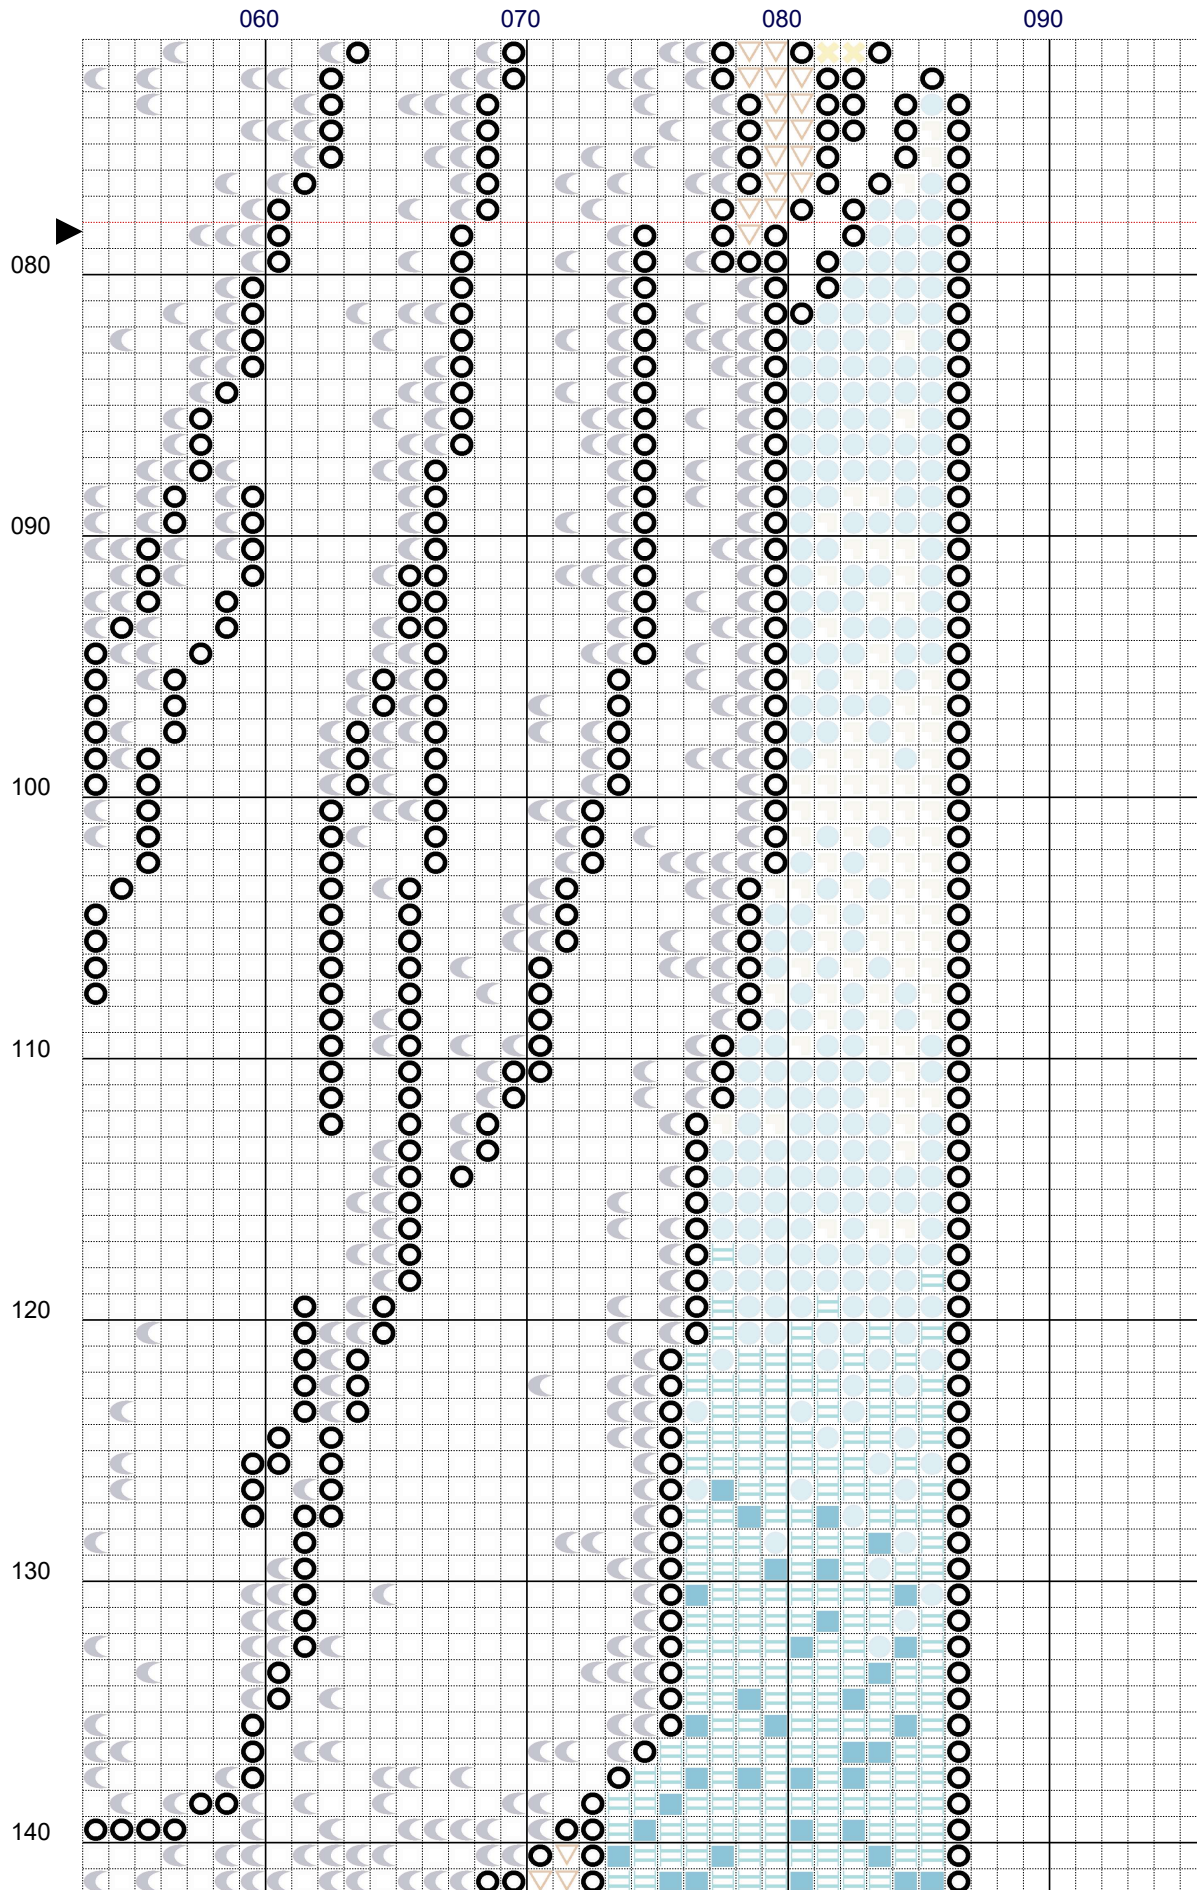

Nouveau Air Fairy (white / blonde)

No. stitches: **11,096 (79 x 146)**

Canvas size (14 count Aida): **6.9" x 11.2" (17.4cm x 28.5cm)**

Nouveau Air Fairy (white / blonde)

Nouveau Air Fairy (white / blonde)

Nouveau Air Fairy (white / blonde)

Nouveau Air Fairy (white / blonde)

Nouveau Air Fairy (white / blonde)

Nouveau Air Fairy (white / blonde)

Nouveau Air Fairy (white / blonde)

Nouveau Air Fairy (white / blonde)

	Number	Name:	Co m m	Be ads	Str an d	Le ngt h	Knots	S ti t
■	DMC 3761	Sky Blue light		0	2	459 .5 in.	0	6 4 9
≡	DMC 747	Sky Blue very light		0	2	601 .1 in.	0	8 4 9
●	DMC 3756	Baby Blue ultra		0	2	761 .8 in.	0	1 0 7 6
■	DMC 3865	Winter White		0	2	436 .8 in.	0	6 1 7
✖	DMC 746	Off White		0	2	904 .1 in.	0	1 2 7 7
+	DMC 225	Shell Pink ultra ver		0	2	36. 1 in.	0	5 1
□	DMC BLANC	White		0	2	179 4.8 in.	0	2 5 3 5
☾	DMC 762 [+]	DMC 762 [+] DMC BLANC		0	2	626 .6 in.	0	8 8 5
🔔	DMC 963	Dusty Rose ultra		0	2	21. 9 in.	0	3 1
♥	DMC 3716	Dusty Rose very light		0	2	10. 6 in.	0	1 5
←	DMC 210	Lavender medium		0	2	34. 0 in.	0	4 8
N	DMC 211	Lavender light		0	2	181 .2 in.	0	2 5 6
↗	DMC 413	Pewter Grey dark		0	2	21. 9 in.	0	3 1
○	DMC 310	Black		0	2	127 2.3 in.	0	1 7 9 7

Nouveau Air Fairy (white / blonde)

	Number	Name:	Co m m	Be ads	Str an d	Le ngt h	Knots	S ti t
♥	DMC 3822	Straw light		0	2	99. 8 in.	0	1 4 1
★	DMC 3821	Straw		0	2	209 .6 in.	0	2 9 6
🌸	DMC 3820	Straw dark		0	2	123 .2 in.	0	1 7 4
▽	DMC 543	Beige Brown ultra		0	2	257 .0 in.	0	3 6 3
▲	DMC 224	Shell Pink very light		0	2	3.5 in.	0	5