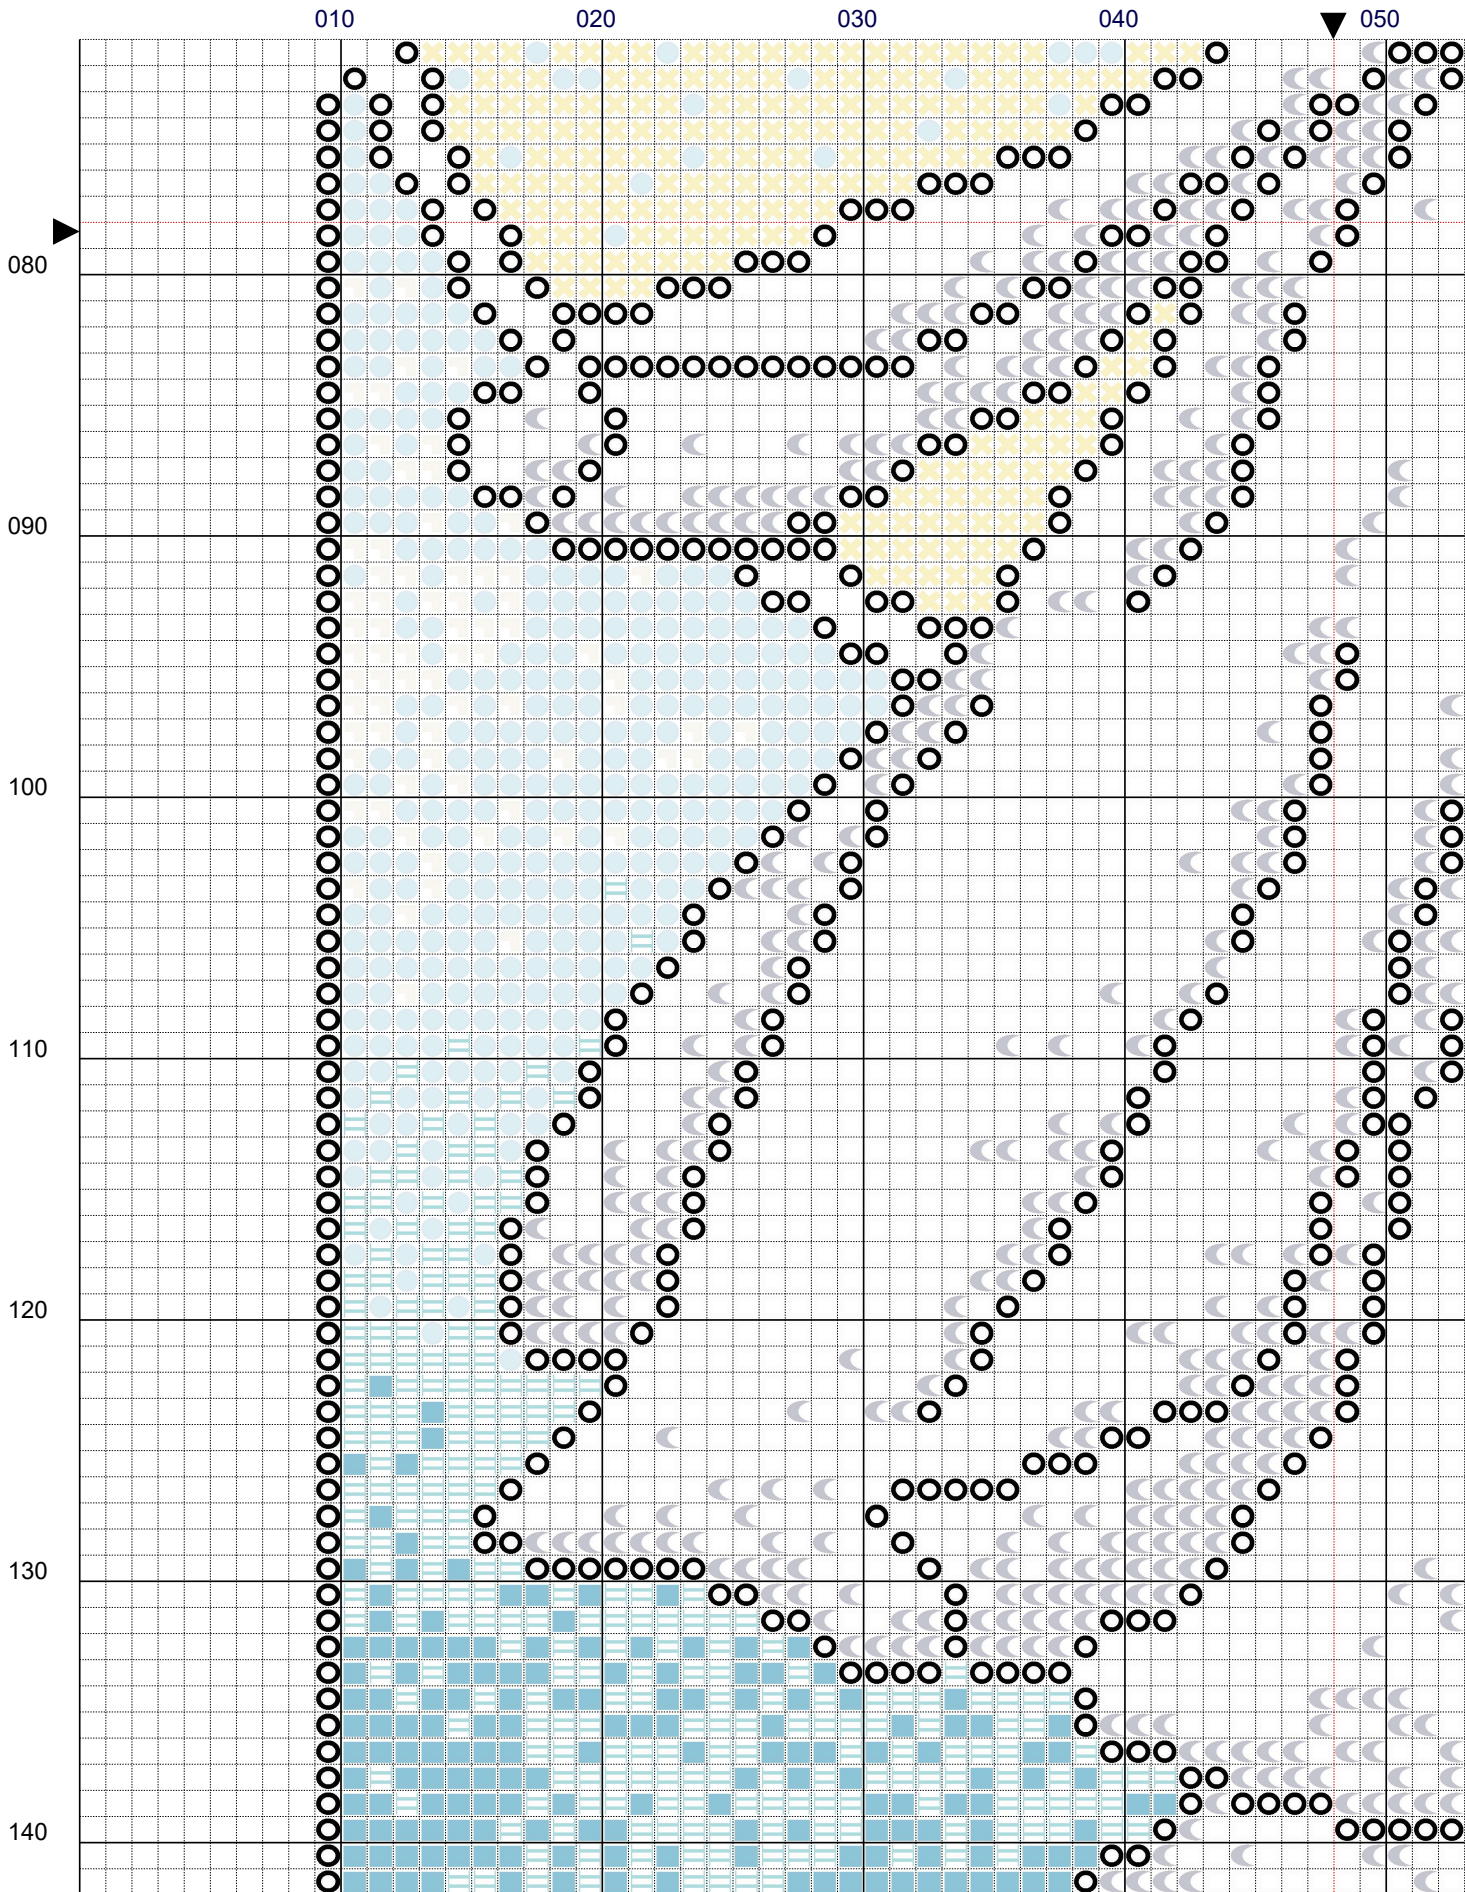

Nouveau Air Fairy (white / blonde)

No. stitches: **11,096 (79 x 146)**

Canvas size (14 count Aida): **6.9" x 11.2" (17.4cm x 28.5cm)**

Nouveau Air Fairy (white / blonde)

Nouveau Air Fairy (white / blonde)

Nouveau Air Fairy (white / blonde)

Nouveau Air Fairy (white / blonde)

Nouveau Air Fairy (white / blonde)

Nouveau Air Fairy (white / blonde)

Nouveau Air Fairy (white / blonde)

Nouveau Air Fairy (white / blonde)

	Number	Name:	Co m m	Be ads	Str an d	Le ngt h	Knots	S ti t
■	DMC 3761	Sky Blue light		0	2	459 .5 in.	0	6 4 9
≡	DMC 747	Sky Blue very light		0	2	601 .1 in.	0	8 4 9
●	DMC 3756	Baby Blue ultra		0	2	761 .8 in.	0	1 0 7 6
■	DMC 3865	Winter White		0	2	436 .8 in.	0	6 1 7
✖	DMC 746	Off White		0	2	904 .1 in.	0	1 2 7 7
+	DMC 225	Shell Pink ultra ver		0	2	36. 1 in.	0	5 1
□	DMC BLANC	White		0	2	179 4.8 in.	0	2 5 3 5
☾	DMC 762 [+]	DMC 762 [+] DMC BLANC		0	2	626 .6 in.	0	8 8 5
🔔	DMC 963	Dusty Rose ultra		0	2	21. 9 in.	0	3 1
♥	DMC 3716	Dusty Rose very light		0	2	10. 6 in.	0	1 5
←	DMC 210	Lavender medium		0	2	34. 0 in.	0	4 8
N	DMC 211	Lavender light		0	2	181 .2 in.	0	2 5 6
↗	DMC 413	Pewter Grey dark		0	2	21. 9 in.	0	3 1
○	DMC 310	Black		0	2	127 2.3 in.	0	1 7 9 7

Nouveau Air Fairy (white / blonde)

	Number	Name:	Co m m	Be ads	Str an d	Le ngt h	Knots	S ti t
♥	DMC 3822	Straw light		0	2	99. 8 in.	0	1 4 1
★	DMC 3821	Straw		0	2	209 .6 in.	0	2 9 6
🌸	DMC 3820	Straw dark		0	2	123 .2 in.	0	1 7 4
▽	DMC 543	Beige Brown ultra		0	2	257 .0 in.	0	3 6 3
▲	DMC 224	Shell Pink very light		0	2	3.5 in.	0	5