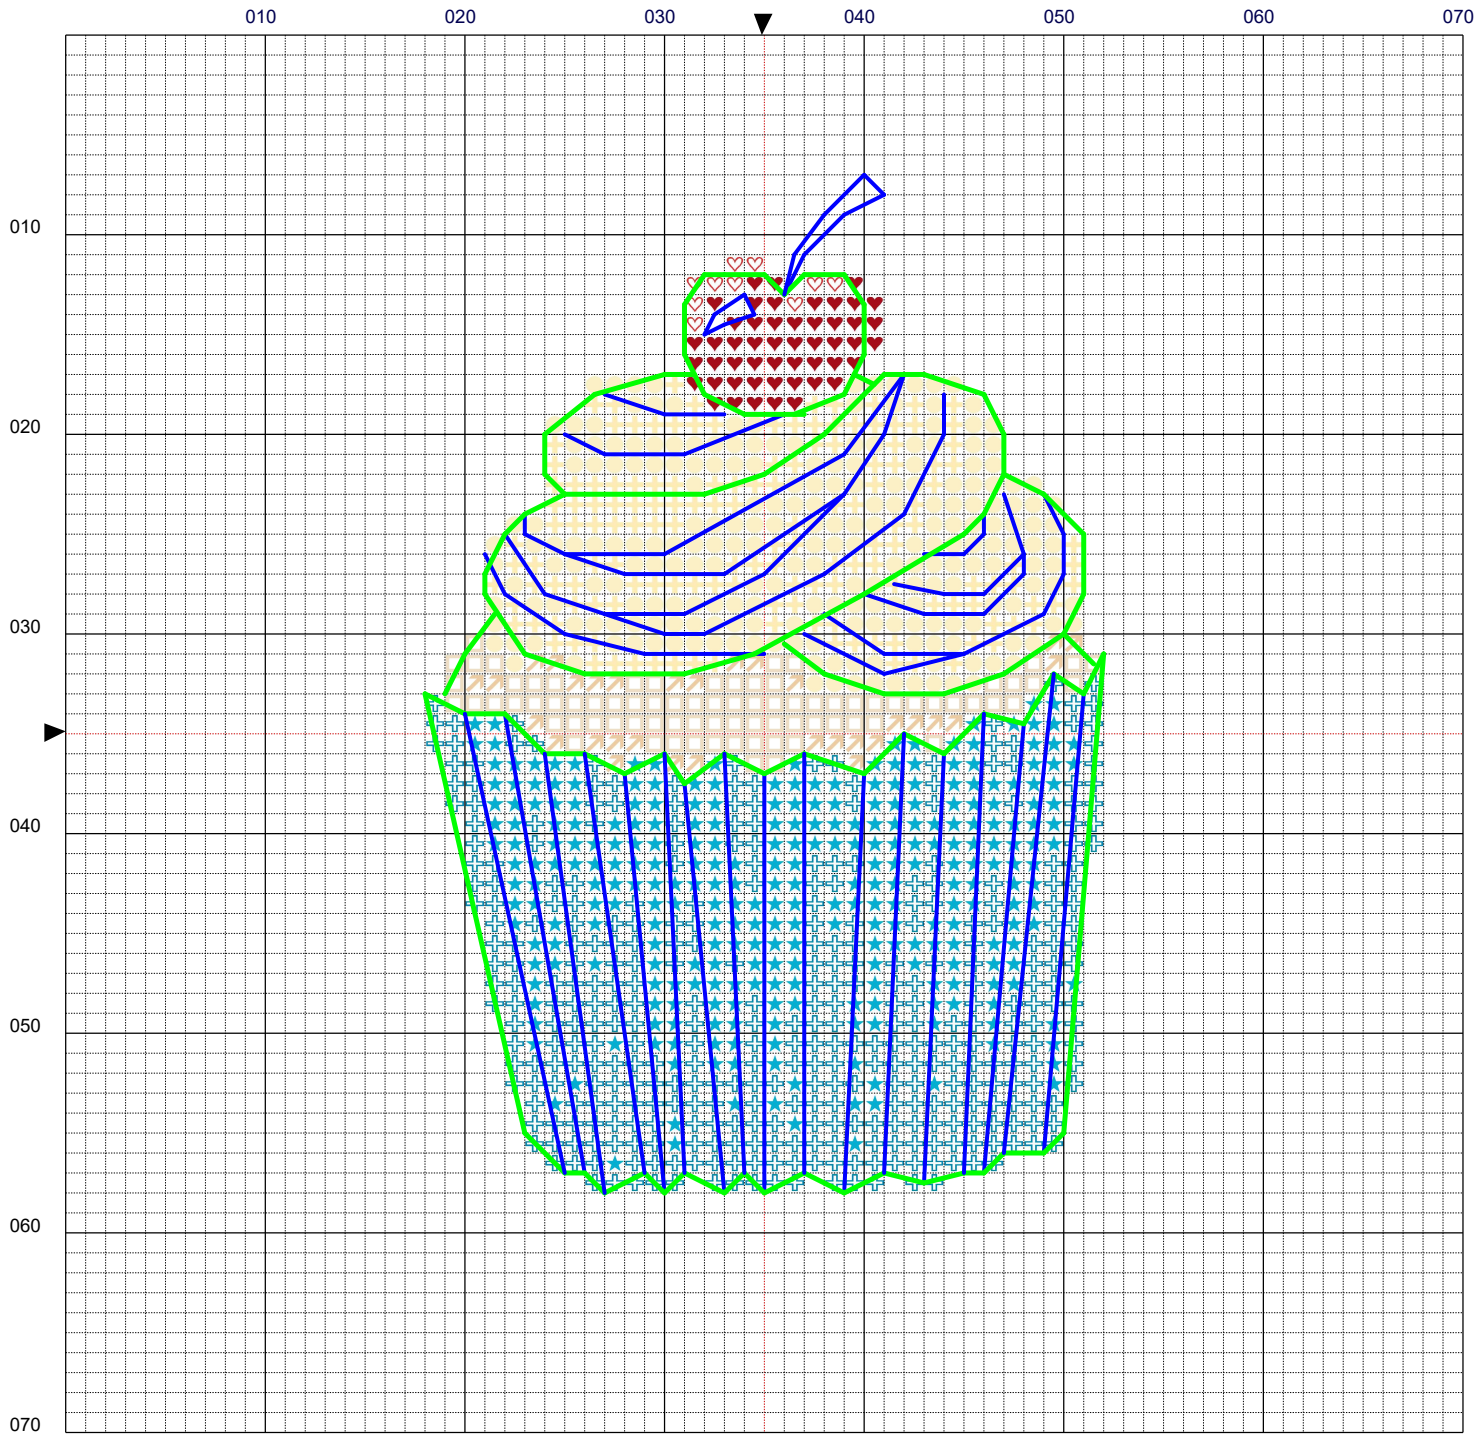

Pattern too big, too small,  
or just want it in a different  
format? Get in touch and  
I'll happily provide it!

# Cupcake

No. stitches: **1,225 (35x 54)**

Canvas size (14 count Aida): **5" x 5" (12.7cm x 12.7cm)**

# Cupcake

	Number	Name:	Co mm	Bea ds	Str and	Length	Stitches
♥	DMC 817	Coral Red very dark		0	2	35.4 in.	50
♥	DMC 350	Coral medium		0	2	7.1 in.	10
○	DMC BLANC	White		0	2	0.7 in.	1
⊕	DMC 3844	Bright Turquoise dark		0	2	263.4 in.	372
★	DMC 3846	Bright Turquoise light		0	2	211.0 in.	298
+	DMC 3823	Yellow ultra pale		0	2	104.1 in.	147
●	DMC 746	Off White		0	2	165.7 in.	234
↗	DMC 739	Tan ultra very light		0	2	22.7 in.	32
□	DMC ECRUT	Ecru		0	2	57.3 in.	81
▲	DMC 310 - 1 strand	Black		0	2	53.1 in.	0
✖	DMC 310 - 3 strands	Black		0	3	24.2 in.	0