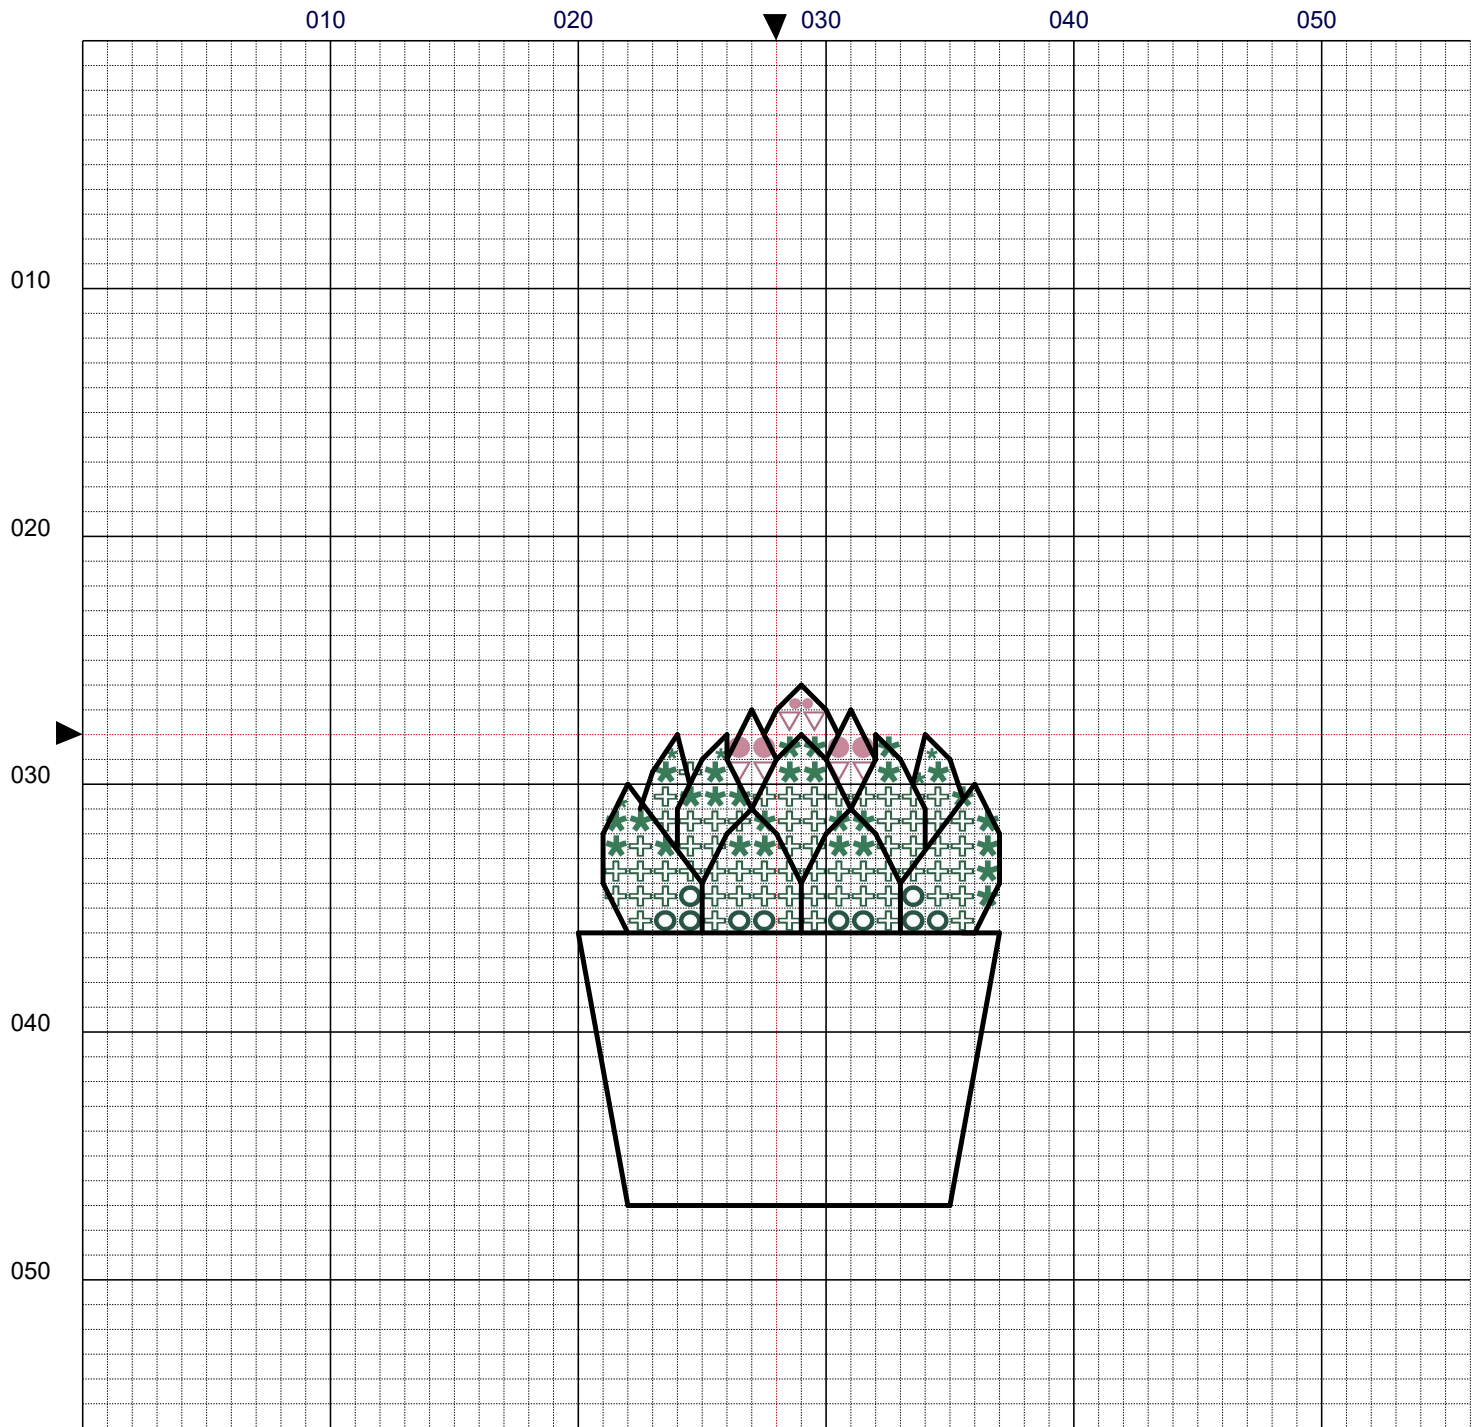

Pattern too big, too small,
or just want it in a different
format? Get in touch and
I'll happily provide it!

Succulent Pot Plant

No. stitches: **1 18 (19 x 23)**

Canvas size (14 count Aida): **4" x 4" (10.2cm x 10.2cm)**

Succulent Pot Plant

Succulent Pot Plant

	Number	Name:	Co mm	Bea ds	Str and	Length	Stitches
■	DMC 310	Black		0	2	13.5 in.	0
○	DMC 561	Jade very dark		0	2	7.1 in.	10
+	DMC 505	Jade Green		0	2	44.6 in.	63
*	DMC 562	Jade medium		0	2	23.4 in.	33
▽	DMC 316	Antique Mauve medium		0	2	4.2 in.	6
●	DMC 3727	Antique Mauve light		0	2	4.2 in.	6